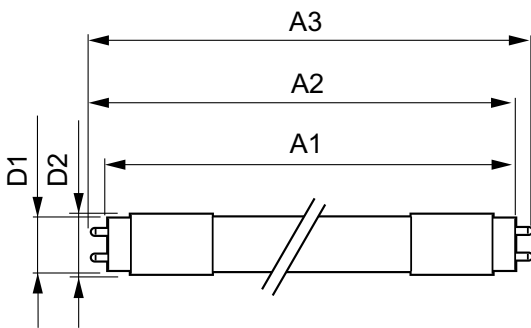

Approval and Application

Energy Efficiency Label (EEL)	A++
Energy Saving Product	Yes

MASTER LEDtube EM/Mains T8

Approval Marks	CE marking RoHS compliance KEMA Keur certificate
Energy Consumption kWh/1000 h	11 kWh
Product Data	
Full product code	871869668768000
Order product name	MASTER LEDtube STD 1200mm 10.5W840 T8 I
EAN/UPC - Product	8718696687680

Order code	929001297608
Numerator - Quantity Per Pack	1
Numerator - Packs per outer box	10
Material Nr. (12NC)	929001297608
Net Weight (Piece)	0.251 kg

Warnings and Safety

Dimensional drawing

Product	D1	D2	A1	A2	A3
MASTER LEDtube STD 1200mm 10.5W840 T8 I	25.8 mm	28 mm	1198.2 mm	1205.3 mm	1212.4 mm