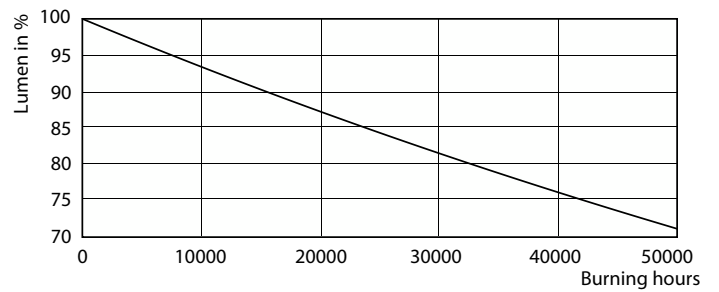

Lumen Maintenance Diagram - MAS LEDtube 1200mm UO 16W 830 T8