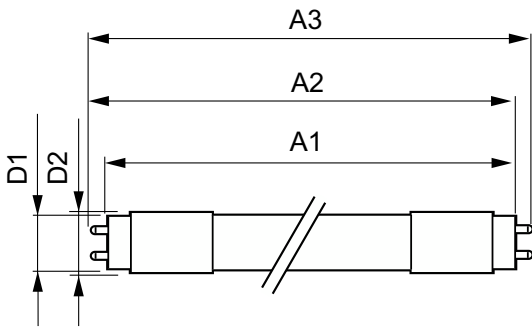

## Mechanical and Housing

|                |          |
|----------------|----------|
| Product Length | 1,200 mm |
| Bulb Shape     | T8       |

## Dimensional drawing

| Product                          | D1       | D2    | A1         | A2         | A3         |
|----------------------------------|----------|-------|------------|------------|------------|
| MAS LEDtube 1200mm UO 16W 830 T8 | 25.78 mm | 28 mm | 1,198.2 mm | 1,205.3 mm | 1,212.4 mm |