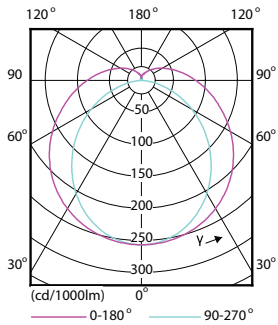

## Dimensional drawing

| Product                          | D1       | D2    | A1         | A2         | A3         |
|----------------------------------|----------|-------|------------|------------|------------|
| MAS LEDtube 1200mm UO 16W 830 T8 | 25.78 mm | 28 mm | 1,198.2 mm | 1,205.3 mm | 1,212.4 mm |

## Photometric data

General uniform lighting - MAS LEDtube 1200mm UO 16W 830 T8

Spectral Power Distribution Colour - MAS LEDtube 1200mm UO 16W 830 T8

## Photometric data

Light Distribution Diagram - MAS LEDtube 1200mm UO 16W 830 T8