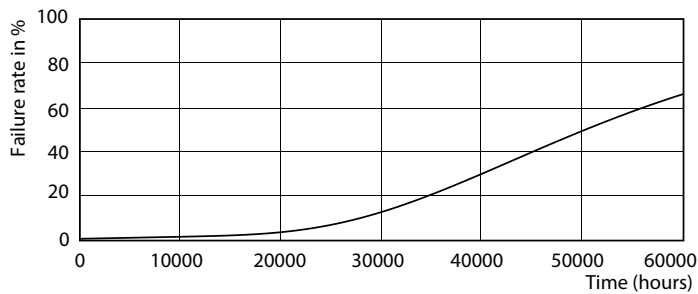

Lifetime

Life Expectancy Diagram - MAS LEDtube 1200mm UO 16W 830 T8