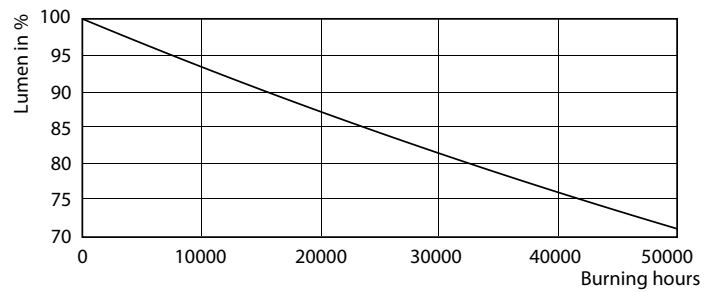

LEDtube 1200mm UO 16W 830 T8

MASTER LEDtube EM/Mains T8

Photometric data

LEDtube 600mm 1200mm 1500mm UO T8

Lifetime

LEDtube 600mm 1200mm 1500mm UO T8

LEDtube 600mm 1200mm 1500mm UO T8