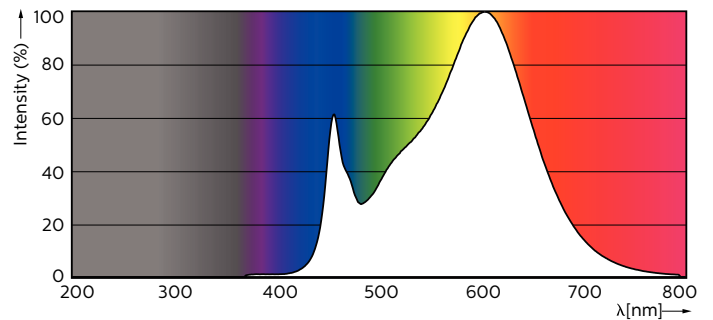

LEDtube 1200mm UO 16W 830 T8