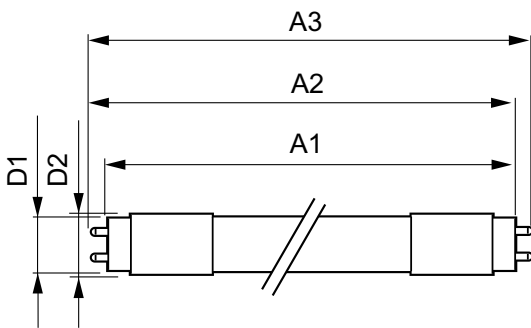

Product data

General Information	
Cap-Base	G13 [Medium Bi-Pin Fluorescent]
EU RoHS compliant	Yes
Nominal Lifetime (Nom)	50000 h
Switching Cycle	200000X
Light Technical	
Color Code	840 [CCT of 4000K]
Beam Angle (Nom)	160 °
Luminous Flux (Nom)	2500 lm
Correlated Color Temperature (Nom)	4000 K
Color Consistency	<6
Color Rendering Index (Nom)	83
LLMF At End Of Nominal Lifetime (Nom)	70 %
Operating and Electrical	
Input Frequency	50 to 60 Hz
Power (Nom)	16 W
Lamp Current (Max)	75 mA
Lamp Current (Min)	68 mA

Starting Time (Nom)	0.5 s
Warm Up Time to 60% Light (Nom)	0.5 s
Power Factor (Nom)	0.9
Voltage (Nom)	220-240 V
Temperature	
T-Ambient (Max)	35 °C
T-Ambient (Min)	-20 °C
T-Storage (Max)	65 °C
T-Storage (Min)	-40 °C
T-Case Maximum (Nom)	55 °C
Controls and Dimming	
Dimmable	No
Mechanical and Housing	
Product Length	1200 mm
Approval and Application	
Energy Efficiency Label (EEL)	A++

Dimensional drawing

Product	D1	D2	A1	A2	A3
MASTER LEDtube 1200mm UO 16W 840 T8	25.78 mm	28 mm	1198.2 mm	1205.3 mm	1212.4 mm

TLED 4ft 16W-36W 2500lm 160D 4000K G13ND

Photometric data

LEDtube 1200mm UO 16W 840 T8