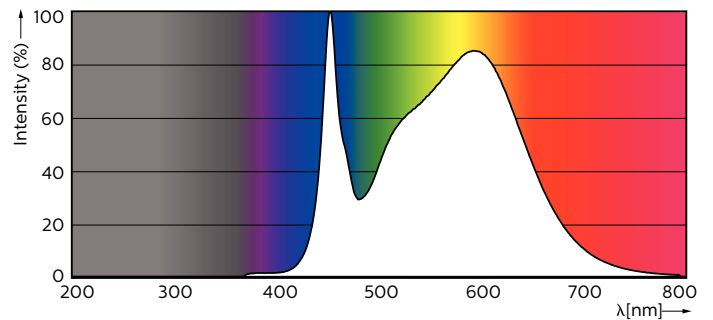

LEDtube 1200mm UO 16W 840 T8

LEDtube 1200mm UO 16W 840 T8