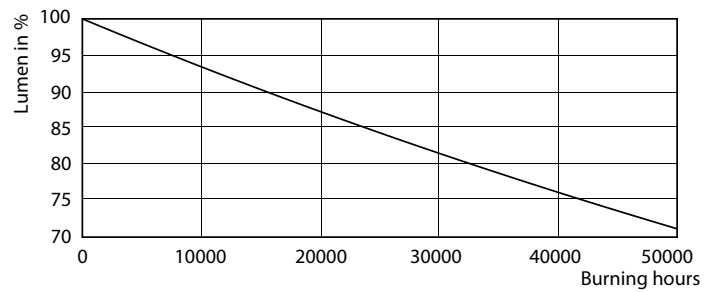

LEDtube 1200mm UO 16W 865 T8

LEDtube 1200mm UO 16W 865 T8

MASTER LEDtube EM/Mains

Photometric data

LEDtube 600mm 1200mm 1500mm UO T8

Lifetime

LEDtube 600mm 1200mm 1500mm UO T8

LEDtube 600mm 1200mm 1500mm UO T8