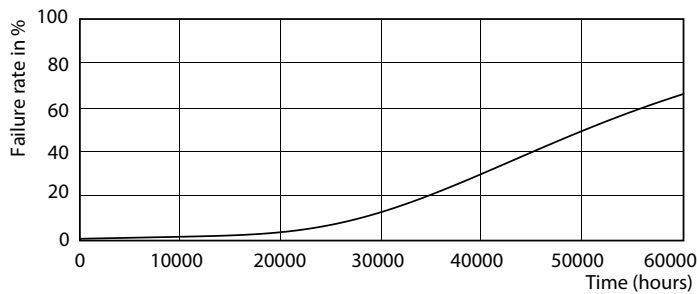

LEDtube 1200mm UO 16W 865 T8

LEDtube 1200mm UO 16W 865 T8

MASTER LEDtube EM/Mains

Photometric data

LEDtube 600mm 1200mm 1500mm UO T8

Lifetime

LEDtube 600mm 1200mm 1500mm UO T8

LEDtube 600mm 1200mm 1500mm UO T8