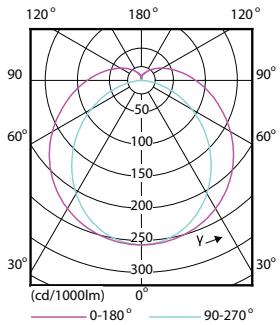

Dimensional drawing

TLED 4ft 16W-36W 2500lm 160D 6500K G13ND

Product	D1	D2	A1	A2	A3
MASTER LEDtube 1200mm UO 16W 865 T8	25.78 mm	28 mm	1198.2 mm	1205.3 mm	1212.4 mm

Photometric data

General Uniform Lighting
1 x TLED T8 tube 16W 865 T8
Page 17

LEDtube 1200mm UO 16W 865 T8

LEDtube 1200mm UO 16W 865 T8

MASTER LEDtube EM/Mains

Photometric data

LEDtube 600mm 1200mm 1500mm UO T8

Lifetime

LEDtube 600mm 1200mm 1500mm UO T8

LEDtube 600mm 1200mm 1500mm UO T8