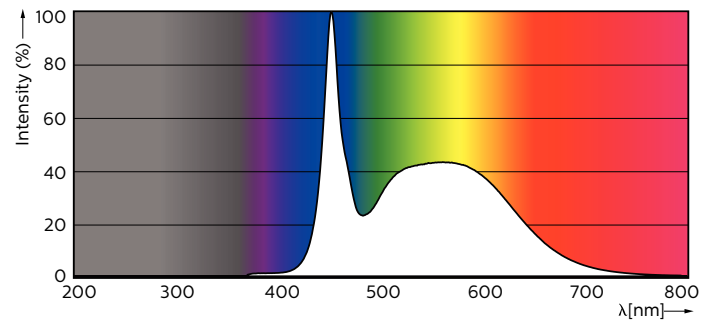

LEDtube 1200mm UO 16W 865 T8