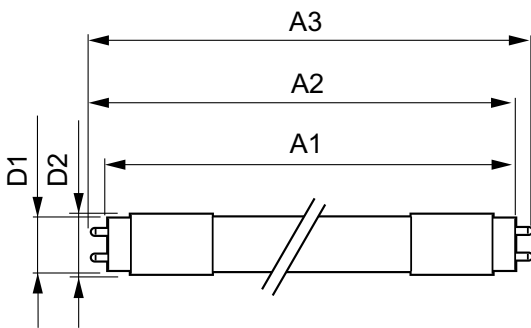

MASTER LEDtube EM/Mains

Energy-saving product	Yes
Approval marks	CE marking RoHS compliance KEMA Keur certificate
Energy Consumption kWh/1000 h	16 kWh
Product Data	
Full product code	871869668740600
Order product name	MASTER LEDtube 1200mm UO 16W 865 T8

EAN/UPC – product	8718696687406
Order code	929001298002
Numerator – quantity per pack	1
Numerator – packs per outer box	10
Material no. (12NC)	929001298002
Net weight (piece)	0.251 kg

Warnings and Safety

Dimensional drawing

TLED 4ft 16W-36W 2500lm 160D 6500K G13ND

Product	D1	D2	A1	A2	A3
MASTER LEDtube 1200mm UO 16W 865 T8	25.78 mm	28 mm	1198.2 mm	1205.3 mm	1212.4 mm

Photometric data

LEDtube 1200mm UO 16W 865 T8