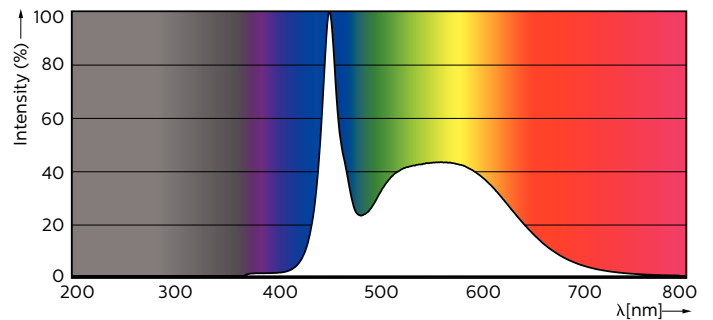

LEDtube 1200mm UO 16W 865 T8