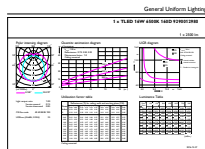

EAN/UPC - Product	8718696687406
Order code	929001298002
Numerator - Quantity Per Pack	1
Numerator - Packs per outer box	10
Material Nr. (12NC)	929001298002
Net Weight (Piece)	0.251 kg

Warnings and Safety

Dimensional drawing

TLED 4ft 16W-36W 2500lm 160D 6500K G13ND

Product	D1	D2	A1	A2	A3
MASTER LEDtube 1200mm UO 16W 865 T8	25.78 mm	28 mm	1198.2 mm	1205.3 mm	1212.4 mm

Photometric data

LEDtube 1200mm UO 16W 865 T8