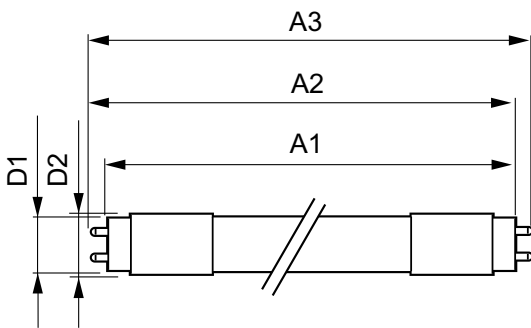

Product data

General Information	
Cap-Base	G13 [Medium Bi-Pin Fluorescent]
EU RoHS compliant	Yes
Nominal Lifetime (Nom)	50000 h
Switching Cycle	200000X
Light Technical	
Color Code	865 [CCT of 6500K]
Beam Angle (Nom)	160 °
Luminous Flux (Nom)	2500 lm
Correlated Color Temperature (Nom)	6500 K
Color Consistency	<6
Color Rendering Index (Nom)	83
LLMF At End Of Nominal Lifetime (Nom)	70 %
Operating and Electrical	
Input Frequency	50 to 60 Hz
Power (Nom)	16 W
Lamp Current (Max)	75 mA
Lamp Current (Min)	68 mA

Starting Time (Nom)	0.5 s
Warm Up Time to 60% Light (Nom)	0.5 s
Power Factor (Nom)	0.9
Voltage (Nom)	220-240 V
Temperature	
T-Ambient (Max)	35 °C
T-Ambient (Min)	-20 °C
T-Storage (Max)	65 °C
T-Storage (Min)	-40 °C
T-Case Maximum (Nom)	55 °C
Controls and Dimming	
Dimmable	No
Mechanical and Housing	
Product Length	1200 mm
Approval and Application	
Energy Efficiency Label (EEL)	A++

Dimensional drawing

TLED 4ft 16W-36W 2500lm 160D 6500K G13ND

Product	D1	D2	A1	A2	A3
MASTER LEDtube 1200mm UO 16W 865 T8	25.78 mm	28 mm	1198.2 mm	1205.3 mm	1212.4 mm

Photometric data

LEDtube 1200mm UO 16W 865 T8