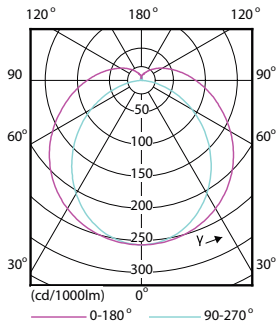

Dimensional drawing

TLED 4ft 16W-36W 2500lm 160D 6500K G13ND

Product	D1	D2	A1	A2	A3
MASTER LEDtube 1200mm UO 16W 865 T8	25.78 mm	28 mm	1198.2 mm	1205.3 mm	1212.4 mm

Photometric data

LEDtube 1200mm UO 16W 865 T8

LEDtube 1200mm UO 16W 865 T8

MASTER LEDtube EM/Mains T8

Photometric data

LEDtube 600mm 1200mm 1500mm UO T8

Lifetime

LEDtube 600mm 1200mm 1500mm UO T8

LEDtube 600mm 1200mm 1500mm UO T8