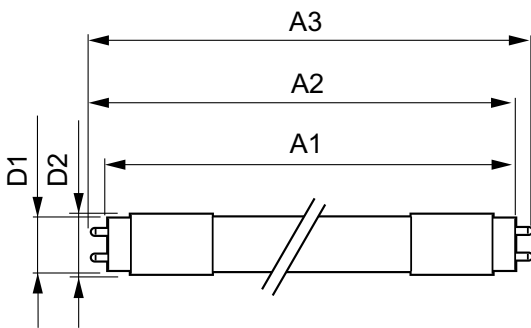

MASTER LEDtube EM/Mains

Approval marks	CE marking RoHS compliance KEMA Keur certificate
Energy Consumption kWh/1000 h	24 kWh
Product Data	
Full product code	871869668742000
Order product name	MASTER LEDtube 1500mm UO 24W 830 T8
EAN/UPC – product	8718696687420

Order code	929001298102
Numerator – quantity per pack	1
Numerator – packs per outer box	10
Material no. (12NC)	929001298102
Net weight (piece)	0.310 kg

Warnings and Safety

Dimensional drawing

TLED 4ft 24W-58W 3400lm 160D 3000K G13ND

Product	D1	D2	A1	A2	A3
MASTER LEDtube 1500mm UO 24W 830 T8	25.78 mm	28 mm	1498.7 mm	1505.8 mm	1512.9 mm

Photometric data

LEDtube 1500mm UO 24W 830 T8