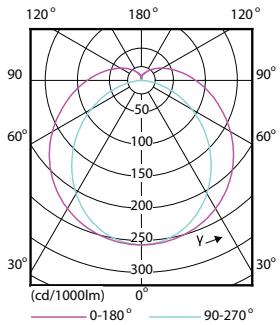

Order code	929001298102
Numerator – quantity per pack	1
Numerator – packs per outer box	10
Material no. (12NC)	929001298102
Net weight (piece)	0.310 kg

Warnings and Safety

Dimensional drawing

TLED 4ft 24W-58W 3400lm 160D 3000K G13ND

Product	D1	D2	A1	A2	A3
MASTER LEDtube 1500mm UO 24W 830 T8	25.78 mm	28 mm	1498.7 mm	1505.8 mm	1512.9 mm

Photometric data

General Uniform Lighting
1 x TLED 24W 830lm LED TUBE
Page 10

LEDtube 1500mm UO 24W 830 T8

LEDtube 1500mm UO 24W 830 T8

MASTER LEDtube EM/Mains

Photometric data

LEDtube 600mm 1200mm 1500mm UO T8

Lifetime

LEDtube 600mm 1200mm 1500mm UO T8

LEDtube 600mm 1200mm 1500mm UO T8