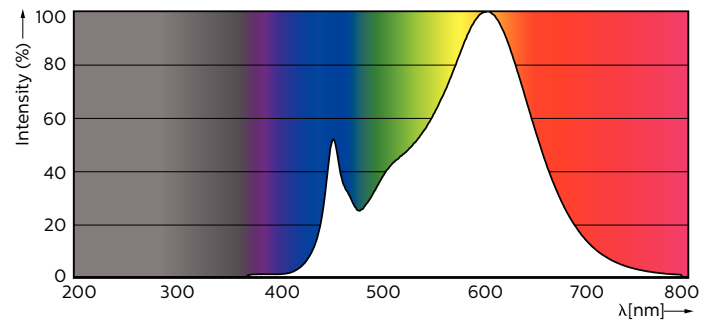

LEDtube 1500mm UO 24W 830 T8