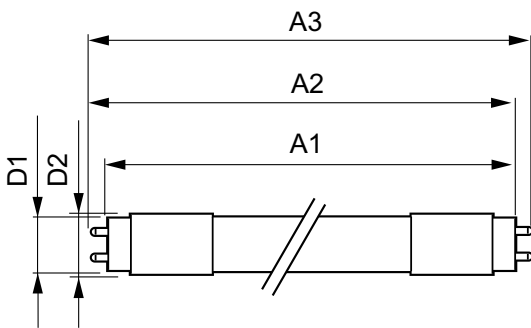

MASTER LEDtube EM/Mains

Approval marks	CE marking RoHS compliance KEMA Keur certificate
Energy Consumption kWh/1000 h	24 kWh
Product Data	
Full product code	871869668744400
Order product name	MASTER LEDtube 1500mm UO 24W 840 T8
EAN/UPC – product	8718696687444

Order code	929001298202
Numerator – quantity per pack	1
Numerator – packs per outer box	10
Material no. (12NC)	929001298202
Net weight (piece)	0.310 kg

Warnings and Safety

Dimensional drawing

TLED 4ft 24W-58W 3700lm 160D 4000K G13ND

Product	D1	D2	A1	A2	A3
MASTER LEDtube 1500mm UO 24W 840 T8	25.78 mm	28 mm	1498.7 mm	1505.8 mm	1512.9 mm

Photometric data

LEDtube 1500mm UO 24W 840 T8