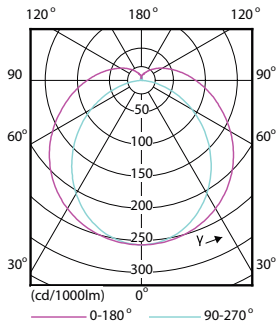

Order code	929001298202
Numerator – quantity per pack	1
Numerator – packs per outer box	10
Material no. (12NC)	929001298202
Net weight (piece)	0.310 kg

Warnings and Safety

Dimensional drawing

TLED 4ft 24W-58W 3700lm 160D 4000K G13ND

Product	D1	D2	A1	A2	A3
MASTER LEDtube 1500mm UO 24W 840 T8	25.78 mm	28 mm	1498.7 mm	1505.8 mm	1512.9 mm

Photometric data

General Uniform Lighting
1 x TLED 24W 840 LED T8 (1500mm)

LEDtube 1500mm UO 24W 840 T8

LEDtube 1500mm UO 24W 840 T8

MASTER LEDtube EM/Mains

Photometric data

LEDtube 600mm 1200mm 1500mm UO T8

Lifetime

LEDtube 600mm 1200mm 1500mm UO T8

LEDtube 600mm 1200mm 1500mm UO T8