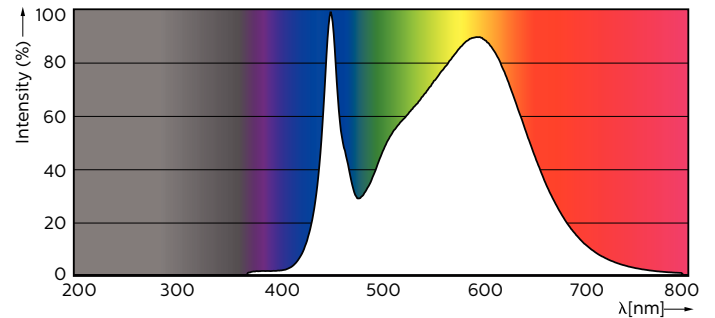

LEDtube 1500mm UO 24W 840 T8