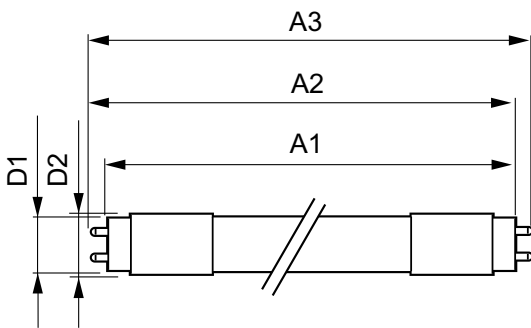

MASTER LEDtube EM/Mains T8

Energy Saving Product	Yes
Approval Marks	TUV CE marking RoHS compliance KEMA Keur certificate
Energy Consumption kWh/1000 h	24 kWh
Product Data	
Full product code	871869668744400
Order product name	MASTER LEDtube 1500mm UO 24W 840 T8

EAN/UPC - Product	8718696687444
Order code	929001298202
Numerator - Quantity Per Pack	1
Numerator - Packs per outer box	10
Material Nr. (12NC)	929001298202
Net Weight (Piece)	0.310 kg

Warnings and Safety

Dimensional drawing

TLED 4ft 24W-58W 3700lm 160D 4000K G13ND

Product	D1	D2	A1	A2	A3
MASTER LEDtube 1500mm UO 24W 840 T8	25.78 mm	28 mm	1498.7 mm	1505.8 mm	1512.9 mm

Photometric data

LEDtube 1500mm UO 24W 840 T8