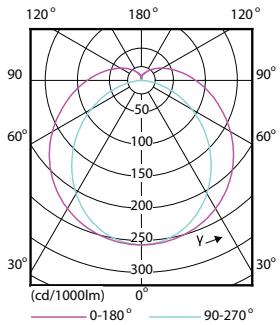

Order code	929001298302
Numerator – quantity per pack	1
Numerator – packs per outer box	10
Material no. (12NC)	929001298302
Net weight (piece)	0.310 kg

Warnings and Safety

Dimensional drawing

TLED 4ft 24W-58W 3700lm 160D 6500K G13ND

Product	D1	D2	A1	A2	A3
MASTER LEDtube 1500mm UO 24W 865 T8	25.78 mm	28 mm	1498.7 mm	1505.8 mm	1512.9 mm

Photometric data

LEDtube 1500mm UO 24W 865 T8

LEDtube 1500mm UO 24W 865 T8

MASTER LEDtube EM/Mains

Photometric data