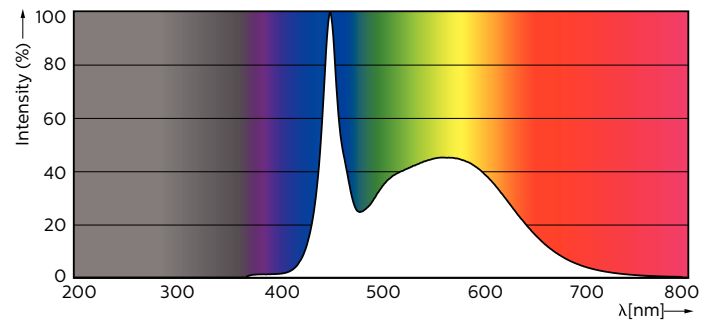

LEDtube 1500mm UO 24W 865 T8