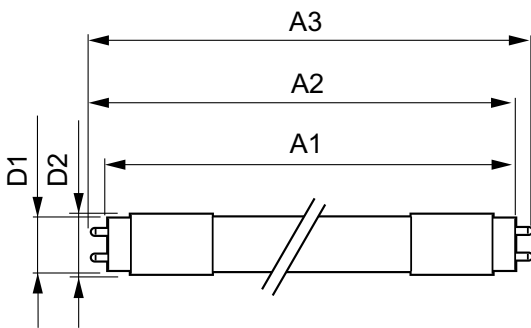

Order code	929001298302
Numerator – quantity per pack	1
Numerator – packs per outer box	10
Material no. (12NC)	929001298302
Net weight (piece)	0.310 kg

Warnings and Safety

Dimensional drawing

TLED 4ft 24W-58W 3700lm 160D 6500K G13ND

Product	D1	D2	A1	A2	A3
MASTER LEDtube 1500mm UO 24W 865 T8	25.78 mm	28 mm	1498.7 mm	1505.8 mm	1512.9 mm

Photometric data

LEDtube 1500mm UO 24W 865 T8

LEDtube 1500mm UO 24W 865 T8

MASTER LEDtube EM/Mains

Photometric data