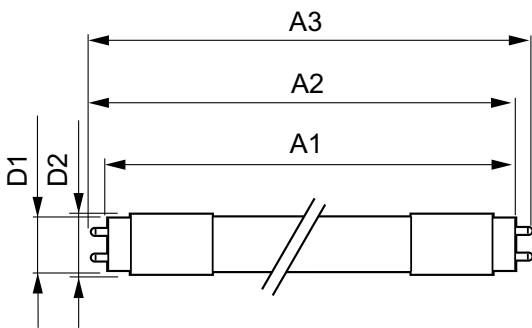

MASTER LEDtube EM/Mains T8

Energy Saving Product	Yes
Approval Marks	TUV CE marking RoHS compliance KEMA Keur certificate
Energy Consumption kWh/1000 h	24 kWh
Product Data	
Full product code	871869668746800
Order product name	MASTER LEDtube 1500mm UO 24W 865 T8

EAN/UPC - Product	8718696687468
Order code	929001298302
Numerator - Quantity Per Pack	1
Numerator - Packs per outer box	10
Material Nr. (12NC)	929001298302
Net Weight (Piece)	0.310 kg

Warnings and Safety

Dimensional drawing

TLED 4ft 24W-58W 3700lm 160D 6500K G13ND

Product	D1	D2	A1	A2	A3
MASTER LEDtube 1500mm UO 24W 865 T8	25.78 mm	28 mm	1498.7 mm	1505.8 mm	1512.9 mm

Photometric data

LEDtube 1500mm UO 24W 865 T8