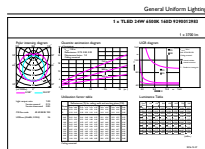

Photometric data

LEDtube 1500mm UO 24W 865 T8