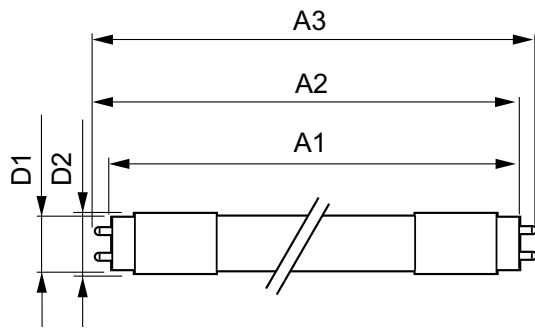

MASTER LEDtube EM/Mains

Product length	900 mm
Approval and Application	
Energy efficiency label (EEL)	A++
Energy-saving product	Yes
Approval marks	CE marking RoHS compliance KEMA Keur certificate
Energy Consumption kWh/1000 h	12 kWh
Product Data	
Full product code	871869668710900

Order product name	MASTER LEDtube 900mm HO 12W 865 T8
EAN/UPC – product	8718696687109
Order code	68710900
Numerator – quantity per pack	1
Numerator – packs per outer box	10
Material no. (12NC)	929001298502
Net weight (piece)	0.174 kg

Dimensional drawing

TLED 3ft 12W-30W 1575lm 160D 6500K G13ND

Product	D1	D2	A1	A2	A3
MASTER LEDtube 900mm HO 12W 865 T8	25.78 mm	28 mm	893.3 mm	900.4 mm	907.5 mm