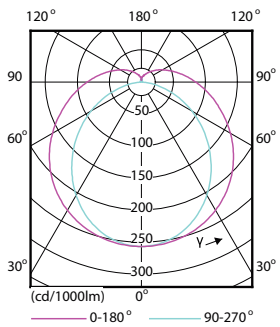

MASTER LEDtube EM/Mains

Product length	900 mm
Approval and Application	
Energy efficiency label (EEL)	A++
Energy-saving product	Yes
Approval marks	CE marking RoHS compliance KEMA Keur certificate
Energy Consumption kWh/1000 h	12 kWh
Product Data	
Full product code	871869668710900

Order product name	MASTER LEDtube 900mm HO 12W 865 T8
EAN/UPC – product	8718696687109
Order code	68710900
Numerator – quantity per pack	1
Numerator – packs per outer box	10
Material no. (12NC)	929001298502
Net weight (piece)	0.174 kg

Dimensional drawing

TLED 3ft 12W-30W 1575lm 160D 6500K G13ND

Product	D1	D2	A1	A2	A3
MASTER LEDtube 900mm HO 12W 865 T8	25.78 mm	28 mm	893.3 mm	900.4 mm	907.5 mm

Photometric data

LEDtube 600mm 1200mm 1500mm UO T8

LEDtube 900mm HO 12W865 T8

MASTER LEDtube EM/Mains

Photometric data

LEDtube 900mm HO 12W865 T8

Lifetime

LEDtube 600mm 1200mm 1500mm UO T8

LEDtube 600mm 1200mm 1500mm UO T8