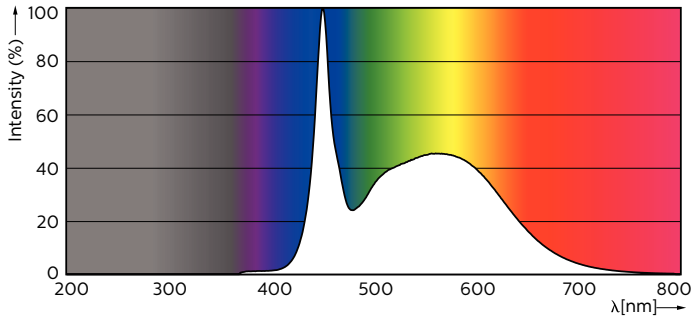

MASTER LEDtube EM/Mains

Photometric data

LEDtube 900mm HO 12W865 T8