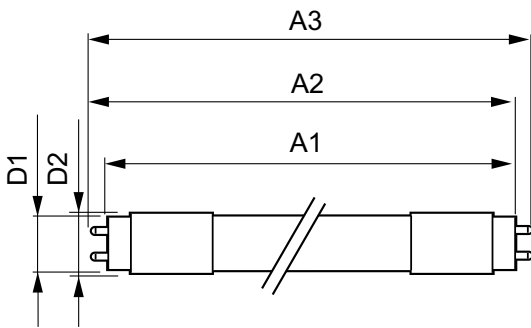

Product Data

Full product code	871869668710900
-------------------	-----------------

Order product name	MASTER LEDtube 900mm HO 12W 865 T8
EAN/UPC - Product	8718696687109
Order code	68710900
Numerator - Quantity Per Pack	1
Numerator - Packs per outer box	10
Material Nr. (12NC)	929001298502
Net Weight (Piece)	0.174 kg

Warnings and Safety

Dimensional drawing

TLED 3ft 12W-30W 1575lm 160D 6500K G13ND

Product	D1	D2	A1	A2	A3
MASTER LEDtube 900mm HO 12W 865 T8	25.78 mm	28 mm	893.3 mm	900.4 mm	907.5 mm

Photometric data

LEDtube 600mm 1200mm 1500mm UO T8