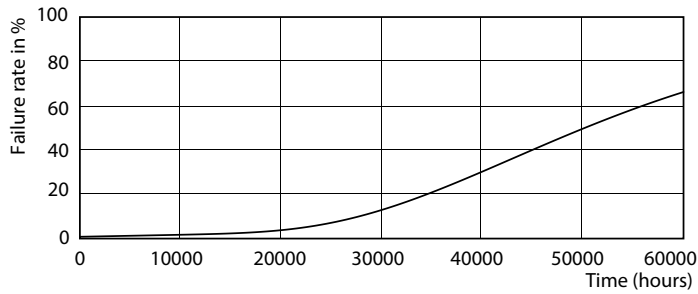

Lifetime

LEDtube 600mm 1200mm 1500mm UO T8