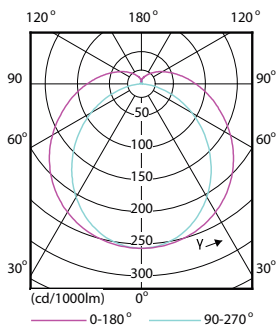

Order code	68710900
Numerator – quantity per pack	1
Numerator – packs per outer box	10
Material no. (12NC)	929001298502
Net weight (piece)	0.174 kg

Warnings and Safety

Dimensional drawing

TLED 3ft 12W-30W 1575lm 160D 6500K G13ND

Product	D1	D2	A1	A2	A3
MASTER LEDtube 900mm HO 12W 865 T8	25.78 mm	28 mm	893.3 mm	900.4 mm	907.5 mm

Photometric data

LEDtube 600mm 1200mm 1500mm UO T8

LEDtube 900mm HO 12W865 T8

MASTER LEDtube EM/Mains

Photometric data