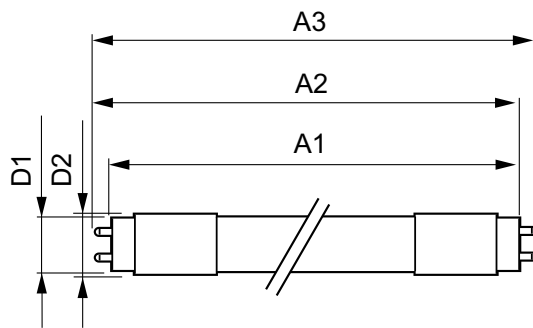

Approval and Application	
Energy efficiency label (EEL)	A++
Energy-saving product	Yes

MASTER LEDtube EM/Mains

Approval marks	CE marking RoHS compliance KEMA Keur certificate
Energy Consumption kWh/1000 h	12 kWh
Product Data	
Full product code	871869668710900
Order product name	MASTER LEDtube 900mm HO 12W 865 T8
EAN/UPC – product	8718696687109

Order code	68710900
Numerator – quantity per pack	1
Numerator – packs per outer box	10
Material no. (12NC)	929001298502
Net weight (piece)	0.174 kg

Warnings and Safety

Dimensional drawing

TLED 3ft 12W-30W 1575lm 160D 6500K G13ND

Product	D1	D2	A1	A2	A3
MASTER LEDtube 900mm HO 12W 865 T8	25.78 mm	28 mm	893.3 mm	900.4 mm	907.5 mm

Photometric data

LEDtube 600mm 1200mm 1500mm UO T8

LEDtube 900mm HO 12W865 T8

MASTER LEDtube EM/Mains

Photometric data