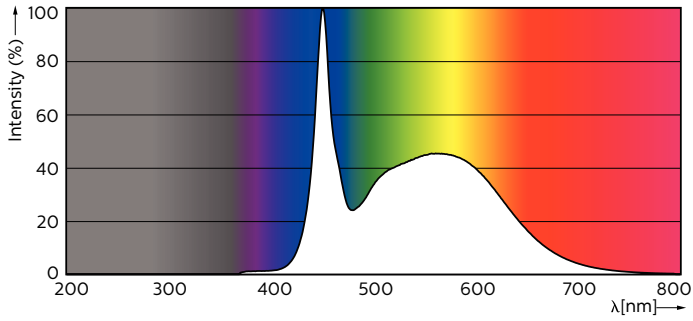

Product data

General Information	
Cap base	G13 [Medium Bi-Pin Fluorescent]
Nominal lifetime (nom.)	50000 h
Switching cycle	200000X

Light Technical	
Colour code	865 [CCT of 6,500 K]
Beam Angle (Nom)	160 °
Luminous flux (nom.)	1575 lm
Correlated colour temperature (nom.)	6500 K
Colour consistency	<6
Color rendering index (nom.)	83
LLMF at end of nominal lifetime (nom.)	70 %

Product	D1	D2	A1	A2	A3
MASTER LEDtube 900mm HO 12W 865 T8	25.78 mm	28 mm	893.3 mm	900.4 mm	907.5 mm

Photometric data

LEDtube 600mm 1200mm 1500mm UO T8

LEDtube 900mm HO 12W865 T8

MASTER LEDtube EM/Mains

Photometric data