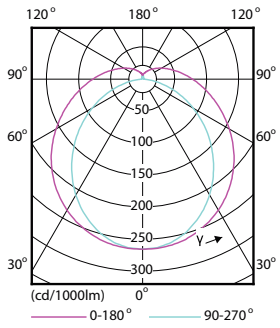

MASTER LEDtube InstantFit HF T8

Photometric data

LEDtube HF 1200mm 1500mm UO T8