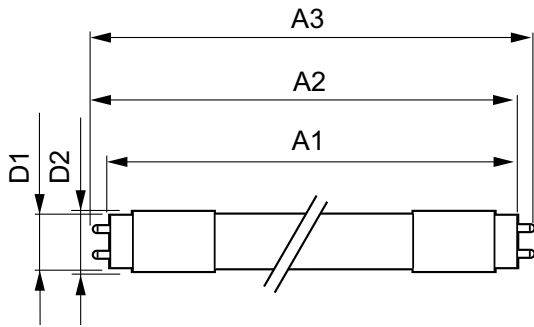

MASTER LEDtube InstantFit HF T8

Product Length	1200 mm
Approval and Application	
Energy Efficiency Label (EEL)	A++
Energy Saving Product	Yes
Approval Marks	RoHS compliance TUV CE marking KEMA Keur certificate
Energy Consumption kWh/1000 h	20 kWh
Product Data	
Full product code	871869668796300

Order product name	MASTER LEDtube HF 1200mm UO 16W840 T8
EAN/UPC - Product	8718696687963
Order code	929001300002
Numerator - Quantity Per Pack	1
Numerator - Packs per outer box	10
Material Nr. (12NC)	929001300002
Net Weight (Piece)	0.360 kg

Warnings and Safety

Dimensional drawing

Product	D1	D2	A1	A2	A3
MASTER LEDtube HF 1200mm UO 16W840 T8	25.6 mm	28 mm	1198.1 mm	1205.2 mm	1212.3 mm

MAS LEDtube HF 1200mm UO 18W840 T8