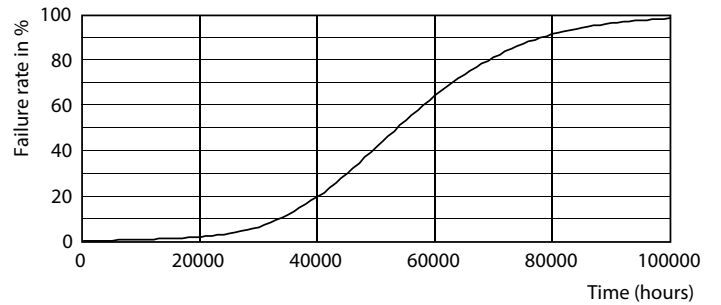

LEDtube HF 1200mm 1500mm UO T8

Lifetime