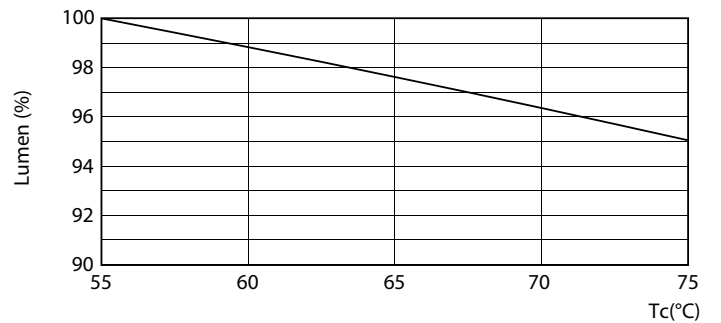

LEDtube HF 1200mm HO-UO 14-16W G13 830-865 T8

LEDtube HF HO-UO 14-24W G13 830-865 T8