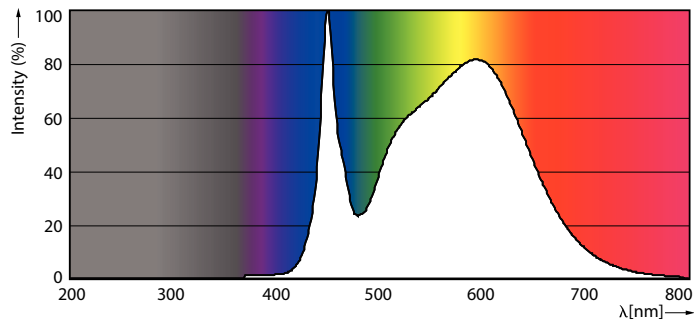

Photometric data

MAS LEDtube HF 1200mm UO 16W840 T8