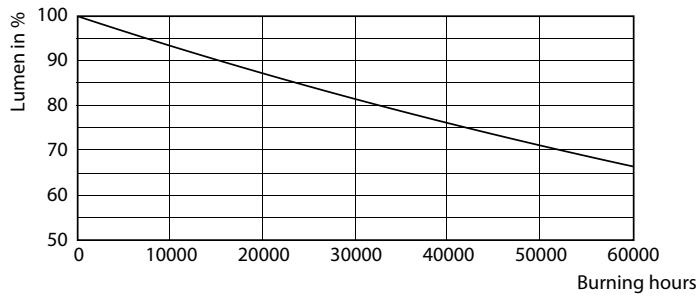

MASTER LEDtube InstantFit HF T8

Photometric data

Lifetime

LEDtube HF 1200mm 1500mm UO T8

LEDtube HF HO-UO 14-24W G13 830-865 T8