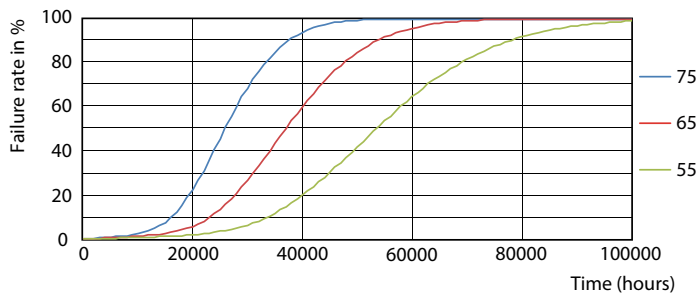

LEDtube HF 1500mm 26W G5 T5

LEDtube HF HO-UO 14-24W G13 830-865 T8