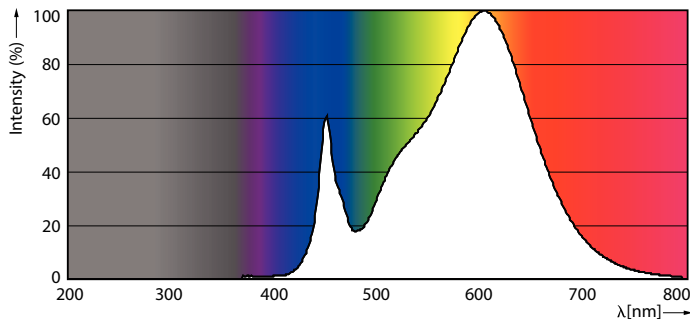

Photometric data

MAS LEDtube HF 1200mm UO 16W830 T8