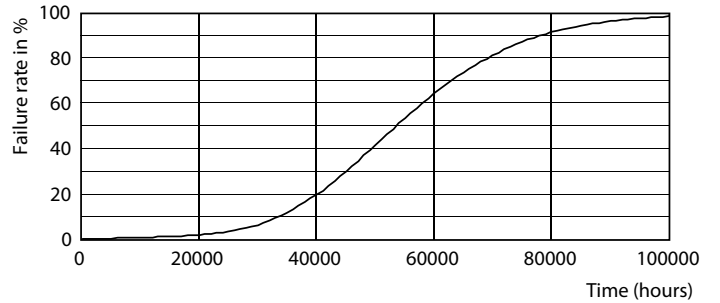

Lifetime

LEDtube HF 1200mm 1500mm UO T8