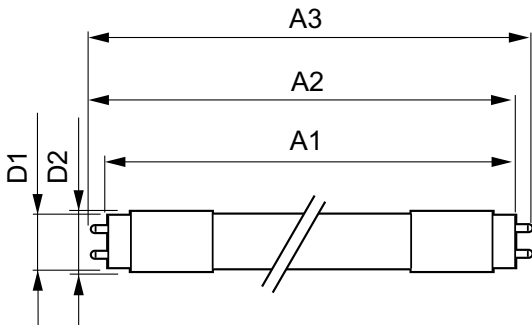

MASTER LEDtube InstantFit HF

Product Length	1200 mm
Approval and Application	
Energy Efficiency Label	A+
Energy Saving Product	Yes
Approval Marks	RoHS compliance TUV CE marking KEMA Keur certificate
Energy Consumption kWh/1000 h	20 kWh
Product Data	
Full product code	871869668800700

Order product name	MASTER LEDtube HF 1200mm UO 16W830 T8
EAN/UPC - Product	8718696688007
Order code	68800700
Numerator - Quantity Per Pack	1
Numerator - Packs per outer box	10
Material Nr. (12NC)	929001300202
Net Weight (Piece)	0.360 kg

Warnings and Safety

Dimensional drawing

MAS LEDtube HF 1200mm UO 18W830 T8

Product	D1	D2	A1	A2	A3
MASTER LEDtube HF 1200mm UO 16W830 T8	25.6 mm	28 mm	1198.1 mm	1205.2 mm	1212.3 mm