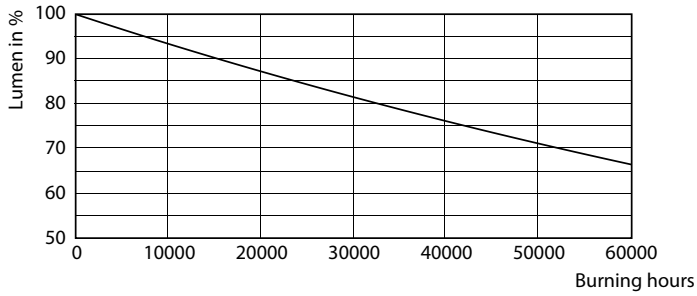

Lifetime

LEDtube HF 1200mm 1500mm UO T8