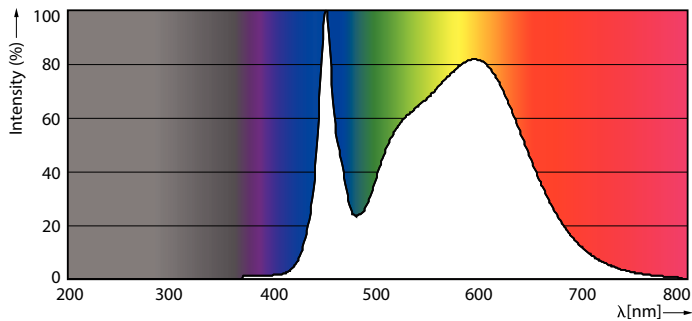

Photometric data

MAS LEDtube HF 1500mm UO 24W840 T8