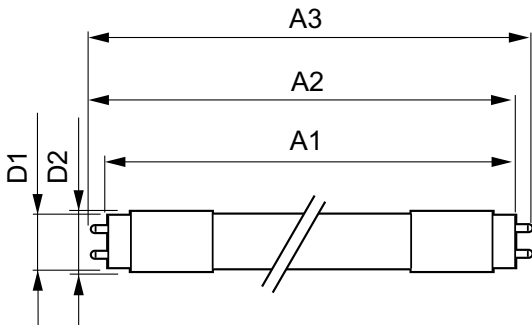

MASTER LEDtube InstantFit HF

Product Length	1500 mm
Approval and Application	
Energy Efficiency Label	A++
Energy Saving Product	Yes
Approval Marks	RoHS compliance TUV CE marking KEMA Keur certificate
Energy Consumption kWh/1000 h	29 kWh
Product Data	
Full product code	871869668802100

Warnings and Safety

Dimensional drawing

MAS LEDtube HF 1500mm UO 25W840 T8

Product	D1	D2	A1	A2	A3
MASTER LEDtube HF 1500mm UO 24W840 T8	25.6 mm	28 mm	1498.7 mm	1505.8 mm	1512.9 mm

Photometric data

MAS LEDtube HF 1500mm UO 24W840 T8