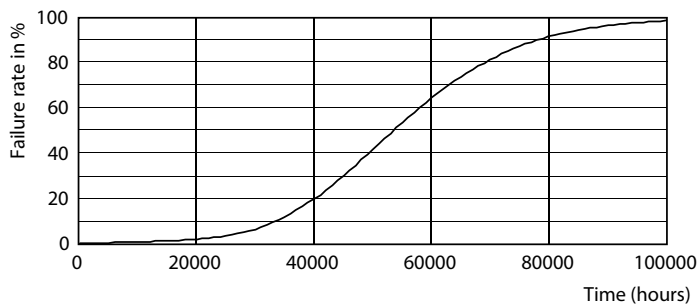

LEDtube HF 1200mm 1500mm UO T8