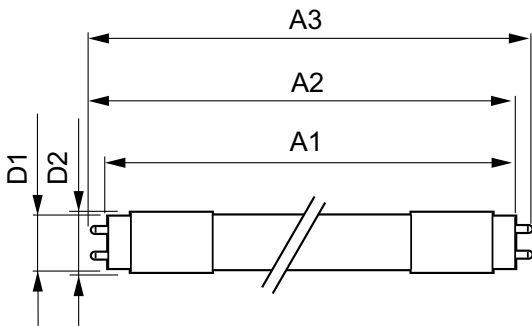

MASTER LEDtube InstantFit HF

Approval and Application

Energy efficiency label (EEL)	A++
Energy-saving product	Yes
Approval marks	RoHS compliance CE marking KEMA Keur certificate
Energy Consumption kWh/1000 h	29 kWh

Product Data

Full product code	871869668802100

Order product name	MASTER LEDtube HF 1500mm UO 24W840 T8
EAN/UPC – product	8718696688021
Order code	68802100
Numerator – quantity per pack	1
Numerator – packs per outer box	10
Material no. (12NC)	929001300302
Net weight (piece)	0.450 kg

Dimensional drawing

MAS LEDtube HF 1500mm UO 25W840 T8

Product	D1	D2	A1	A2	A3
MASTER LEDtube HF 1500mm UO 24W840 T8	25.6 mm	28 mm	1498.7 mm	1505.8 mm	1512.9 mm