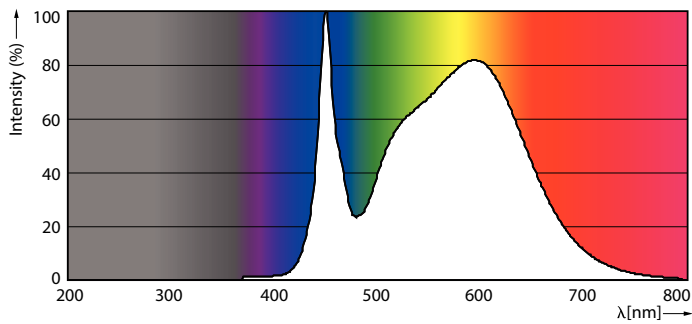

Photometric data

MAS LEDtube HF 1500mm UO 24W840 T8