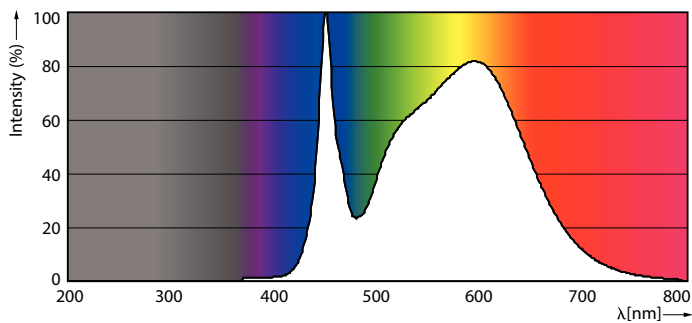

Warnings and Safety

Dimensional drawing

MAS LEDtube HF 1500mm UO 25W840 T8

Product	D1	D2	A1	A2	A3
MASTER LEDtube HF 1500mm UO 24W840 T8	25.6 mm	28 mm	1498.7 mm	1505.8 mm	1512.9 mm

Photometric data

MAS LEDtube HF 1500mm UO 24W840 T8