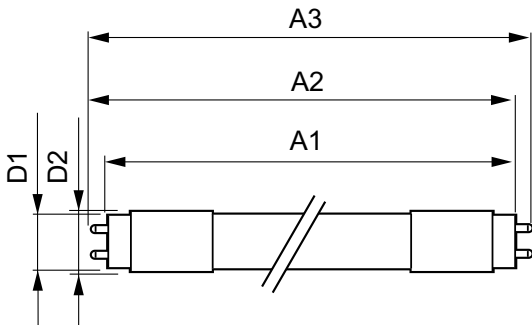

MASTER LEDtube InstantFit HF T8

Product Length	1500 mm
Approval and Application	
Energy Efficiency Label (EEL)	A++
Energy Saving Product	Yes
Approval Marks	RoHS compliance TUV CE marking KEMA Keur certificate
Energy Consumption kWh/1000 h	29 kWh
Product Data	
Full product code	871869668802100

Warnings and Safety

Dimensional drawing

MAS LEDtube HF 1500mm UO 25W840 T8

Product	D1	D2	A1	A2	A3
MASTER LEDtube HF 1500mm UO 24W840 T8	25.6 mm	28 mm	1498.7 mm	1505.8 mm	1512.9 mm

Photometric data

MAS LEDtube HF 1500mm UO 24W840 T8