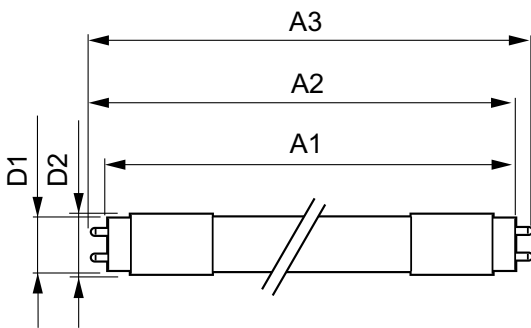

Product data

General Information		Warm-up time to 60% light (nom.)	
Cap base	G13 [Medium Bi-Pin Fluorescent]	Warm-up time to 60% light (nom.)	0.5 s
Nominal lifetime (nom.)	60000 h	Power factor (nom.)	0.9
Switching cycle	50000X	Voltage (Nom)	30-80 V
Light Technical		Temperature	
Colour code	830 [CCT of 3,000 K]	T ambient (max.)	45 °C
Beam Angle (Nom)	160 °	T ambient (min.)	-20 °C
Luminous flux (nom.)	3500 lm	T storage (max.)	65 °C
Correlated colour temperature (nom.)	3000 K	T storage (min.)	-40 °C
Colour consistency	<6	T-Case maximum (nom.)	55 °C
Color rendering index (nom.)	83	Controls and Dimming	
LLMF at end of nominal lifetime (nom.)	70 %	Dimmable	Yes
Operating and Electrical		Mechanical and Housing	
Input frequency	20000-75000 Hz	Product length	1500 mm
Power (Rated) (Nom)	24 W	Approval and Application	
Lamp current (max.)	750 mA	Energy efficiency label (EEL)	A++
Lamp current (min.)	300 mA	Energy-saving product	Yes
Starting time (nom.)	0.5 s		

MASTER LEDtube InstantFit HF

Approval marks	RoHS compliance CE marking KEMA Keur certificate
Energy Consumption kWh/1000 h	29 kWh
Product Data	
Full product code	871869668806900
Order product name	MASTER LEDtube HF 1500mm UO 24W830 T8
EAN/UPC – product	8718696688069

Order code	68806900
Numerator – quantity per pack	1
Numerator – packs per outer box	10
Material no. (12NC)	929001300502
Net weight (piece)	0.450 kg

Warnings and Safety

Dimensional drawing

MAS LEDtube HF 1500mm UO 25W830 T8