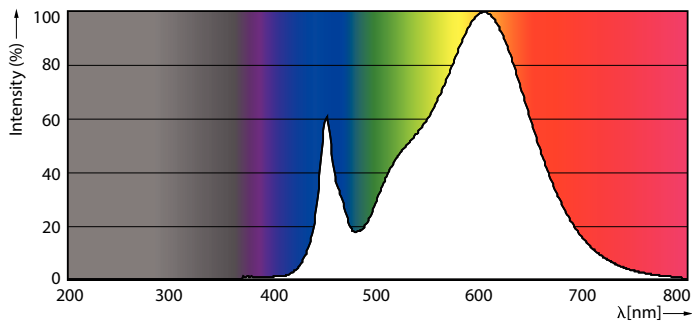

Photometric data

MAS LEDtube HF 1500mm UO 24W830 T8

MAS LEDtube HF 1500mm UO 24W865 T8