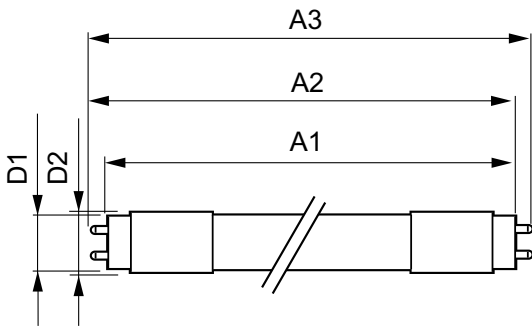

Controls and Dimming	
Dimmable	No

Mechanical and Housing	
Product Length	1200 mm

T8

Approval and Application

Energy Saving Product	Yes
Approbation Marks	UL certificate RoHS compliance DLC compliance
Energy Certifications	DLC Standard

Dimensional drawing

TLED 1200mm 120V 14-32W 2000lm 3000K G13

Product	D1	D2	A1	A2	A3
14T8/48-3000 IF 10/1 ROT	25.68 mm	26.3 mm	1198 mm	1205 mm	1212 mm

Photometric data

LEDtube 1200mm 15W G13 T8 830 2000lm

LEDtube 1200mm 14-32W G13 830 2000lm