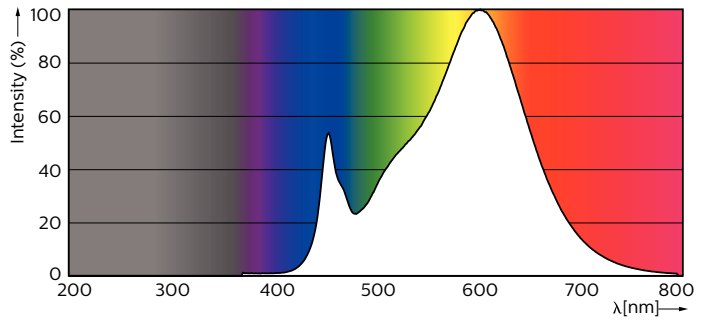

LEDtube 1200mm 14-32W G13 830 2000lm