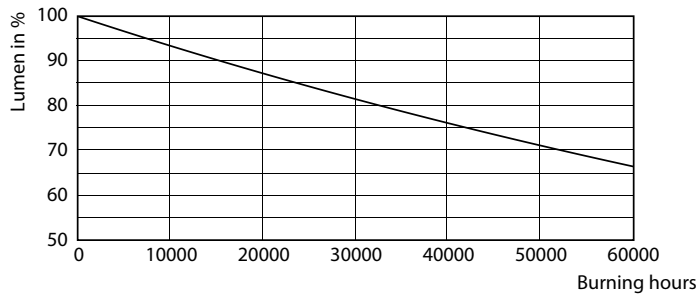

Photometric data

LEDtube 1200mm 14-32W G13 830 2000lm

Lifetime

LEDtube HF 1500mm 26W G5 T5