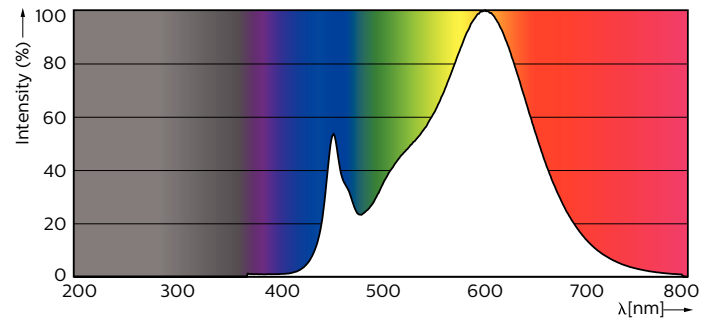

LEDtube 1200mm 14-32W G13 830 2000lm

LEDtube 1200mm 14-32W G13 830 2000lm