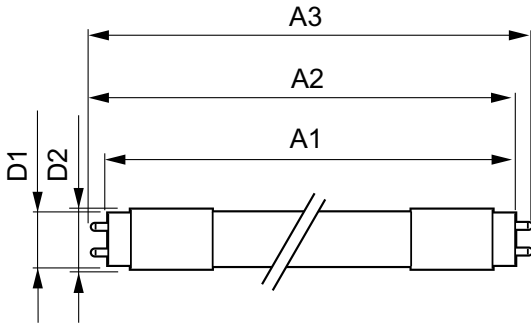

T8

14T8/48-3000 IF 10/1 ROT

Our TLEDs are available in InstantFit (Type A / Type C) or MainsFit (Ballast bypass / Type B) versions. The InstantFit lamps work on a broad variety of ballasts and LED drivers. Only InstantFit has over 15,000 lamp & ballast combinations delivering even light output, energy savings and a long lifetime. Our MainsFit products feature a double-ended design, simplifying installation while a proprietary safety circuit minimizes a shock risk. Lamp sizes range from 2-foot to 8-foot and U-bend with a variety of lumen outputs.

Product data

General Information		Power Factor (Nom)		0.9	
Cap-Base	G13 [Medium Bi-Pin Fluorescent]	Voltage (Nom)		120-277, 347 V	
EU RoHS compliant	Yes	Temperature			
Nominal Lifetime (Nom)	50000 h	T-Ambient (Max)		45 °C	
Switching Cycle	50000X	T-Ambient (Min)		-20 °C	
Light Technical		T-Storage (Max)		65 °C	
Color Code	830 [CCT of 3000K]	T-Storage (Min)		-40 °C	
Luminous Flux (Nom)	2000 lm	T-Case Maximum (Nom)		45 °C	
Correlated Color Temperature (Nom)	3000 K	Controls and Dimming			
Color Consistency	<6	Dimmable		No	
Color Rendering Index (Nom)	82	Mechanical and Housing			
LLMF At End Of Nominal Lifetime (Nom)	70 %	Product Length		1200 mm	
Operating and Electrical		Approval and Application			
Input Frequency	50 to 60 Hz	Energy Saving Product		Yes	
Power (Nom)	14 W	Approval Marks		UL certificate RoHS compliance DLC compliance	
Starting Time (Nom)	0.5 s				
Warm Up Time to 60% Light (Nom)	0.5 s				
UL Type	Type A - works on ballast				

Dimensional drawing

TLED 1200mm 120V 14-32W 2000lm 3000K G13

Product	D	D2	A1	A2	A3
14T8/48-3000 IF 10/1 ROT	25.68 mm	26.3 mm	1198 mm	1205 mm	1212 mm

Photometric data

LEDtube 1200mm 15W G13 T8 830 2000lm

LEDtube 1200mm 14-32W G13 830 2000lm