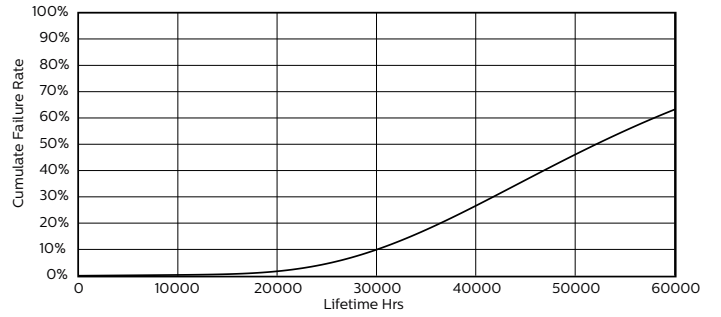

LEDtube 1200mm 14-32W G13