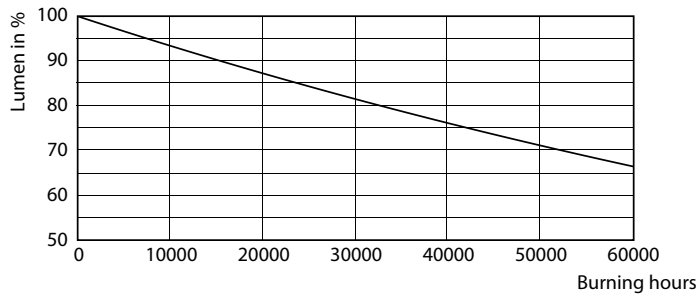

Lifetime

LEDtube HF 1500mm 26W G5 T5