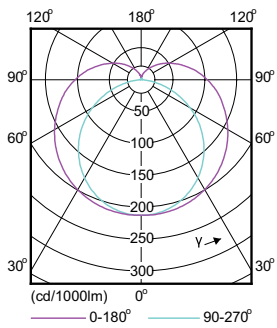

Product data

General Information		Power Factor (Nom)		0.9	
Cap-Base	G13 [Medium Bi-Pin Fluorescent]	Voltage (Nom)		120-277, 347 V	
EU RoHS compliant	Yes	Temperature			
Nominal Lifetime (Nom)	50000 h	T-Ambient (Max)		45 °C	
Switching Cycle	50000X	T-Ambient (Min)		-20 °C	
Light Technical		T-Storage (Max)		65 °C	
Color Code	830 [CCT of 3000K]	T-Storage (Min)		-40 °C	
Luminous Flux (Nom)	2000 lm	T-Case Maximum (Nom)		45 °C	
Correlated Color Temperature (Nom)	3000 K	Controls and Dimming			
Color Consistency	<6	Dimmable		No	
Color Rendering Index (Nom)	82	Mechanical and Housing			
LLMF At End Of Nominal Lifetime (Nom)	70 %	Product Length		1200 mm	
Operating and Electrical		Approval and Application			
Input Frequency	50 to 60 Hz	Energy Saving Product		Yes	
Power (Nom)	14 W	Approval Marks		UL certificate RoHS compliance DLC compliance	
Starting Time (Nom)	0.5 s				
Warm Up Time to 60% Light (Nom)	0.5 s				
UL Type	Type A - works on ballast				

Dimensional drawing

TLED 1200mm 120V 14-32W 2000lm 3000K G13

Product	D	D2	A1	A2	A3
14T8/48-3000 IF 10/1 ROT	25.68 mm	26.3 mm	1198 mm	1205 mm	1212 mm

Photometric data

LEDtube 1200mm 15W G13 T8 830 2000lm

LEDtube 1200mm 14-32W G13 830 2000lm