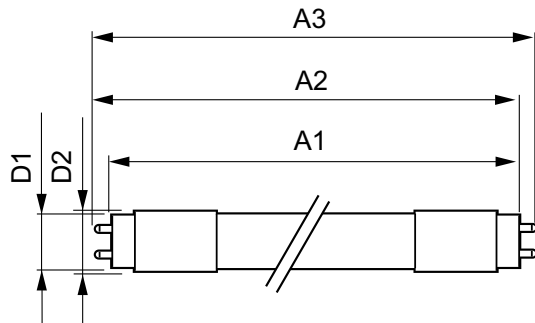

### Product data

General Information	
Base	G13 [ Medium Bi-Pin Fluorescent]
Main Application	Industrial
Nominal Lifetime (Nom)	50000 h
Switching Cycle	50000X
B50L70	50000 h
Light Technical	
Color Code	835 [ CCT of 3500K]
Initial lumen (Nom)	2000 lm
Luminous Flux (Rated) (Nom)	2000 lm
Correlated Color Temperature (Nom)	3500 K
Color Consistency	<6
Color Rendering Index (Nom)	82
LLMF At End Of Nominal Lifetime (Nom)	70 %
Operating and Electrical	
Input Frequency	50 to 60 Hz
Power (Rated) (Nom)	14 W
Lamp Current (Nom)	180 mA

## Dimensional drawing

Product	D1	D2	A1	A2	A3
14T8/48-3500 IF 10/1 ROT	25.68 mm	26.3 mm	1198 mm	1205 mm	1212 mm

TLED 1200mm 120V 14-32W 2000lm 3500K G13