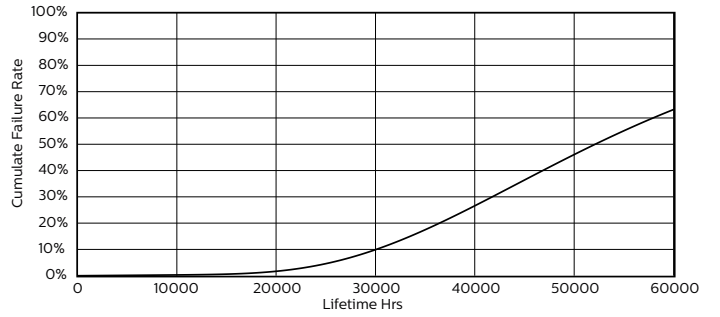

MasterClass LEDtube InstantFit T8

Lifetime

LEDtube 1200mm 14-32W G13