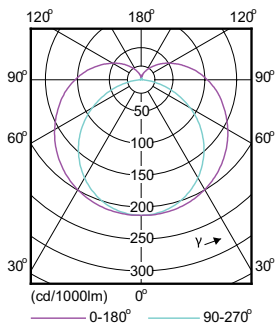

Photometric data

LEDtube 1200mm 15W G13 T8 850 2100lm