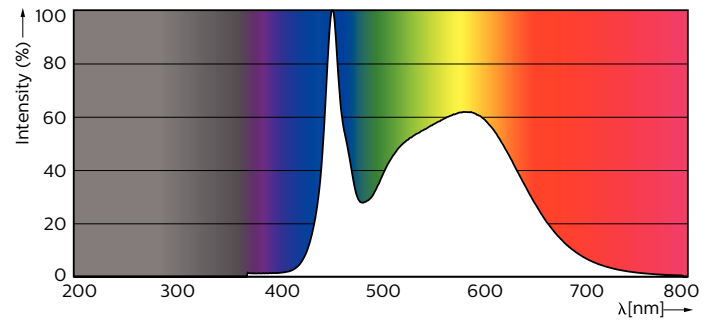

LEDtube 1200mm 14-32W G13 850 2100lm

General Uniform Lighting

LEDtube 1200mm 14-32W G13 850 2100lm