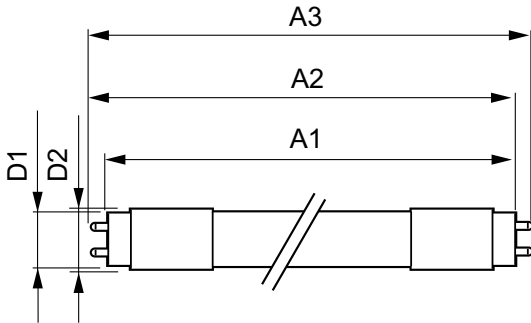

## 14T8/48-5000 IF 10/1 ROT

Our TLEDs are available in InstantFit (Type A / Type C) or MainsFit (Ballast bypass / Type B) versions. The InstantFit lamps work on a broad variety of ballasts and LED drivers. Only InstantFit has over 15,000 lamp & ballast combinations delivering even light output, energy savings and a long lifetime. Our MainsFit products feature a double-ended design, simplifying installation while a proprietary safety circuit minimizes a shock risk. Lamp sizes range from 2-foot to 8-foot and U-bend with a variety of lumen outputs.

### Product data

General Information		Power Factor (Nom)	
Cap-Base	G13 [ Medium Bi-Pin Fluorescent]		0.9
EU RoHS compliant	Yes	Voltage (Nom)	120-277, 347 V
Nominal Lifetime (Nom)	50000 h	<b>Temperature</b>	
Switching Cycle	50000X	T-Ambient (Max)	45 °C
		T-Ambient (Min)	-20 °C
		T-Storage (Max)	65 °C
		T-Storage (Min)	-40 °C
		T-Case Maximum (Nom)	45 °C
Light Technical		Controls and Dimming	
Color Code	850 [ CCT of 5000K]	Dimmable	No
Luminous Flux (Nom)	2100 lm	<b>Mechanical and Housing</b>	
Correlated Color Temperature (Nom)	5000 K	Product Length	1200 mm
Color Consistency	<6	<b>Approval and Application</b>	
Color Rendering Index (Nom)	82	Energy Saving Product	Yes
LLMF At End Of Nominal Lifetime (Nom)	70 %	Approval Marks	UL certificate RoHS compliance DLC compliance
Operating and Electrical			
Input Frequency	50 to 60 Hz		
Power (Nom)	14 W		
Starting Time (Nom)	0.5 s		
Warm Up Time to 60% Light (Nom)	0.5 s		
UL Type	Type A - works on ballast		

## Dimensional drawing

TLED 1200mm 120V 14-32W 2100lm 5000K G13

Product	D1	D2	A1	A2	A3
14T8/48-5000 IF 10/1 ROT	25.68 mm	26.3 mm	1198 mm	1205 mm	1212 mm