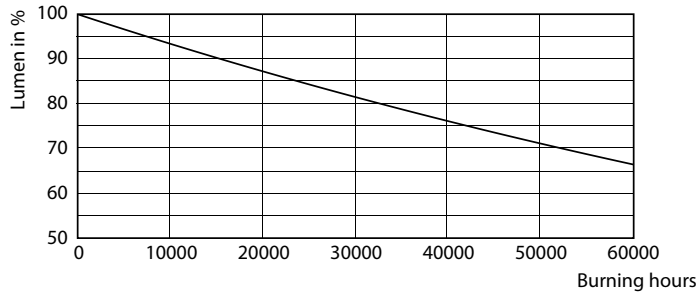

### Product data

General Information		Power Factor (Nom)	
Cap-Base	G13 [ Medium Bi-Pin Fluorescent]		0.9
EU RoHS compliant	Yes	Voltage (Nom)	120-277, 347 V
Nominal Lifetime (Nom)	50000 h	<b>Temperature</b>	
Switching Cycle	50000X	T-Ambient (Max)	45 °C
		T-Ambient (Min)	-20 °C
		T-Storage (Max)	65 °C
		T-Storage (Min)	-40 °C
		T-Case Maximum (Nom)	45 °C
Light Technical		Controls and Dimming	
Color Code	850 [ CCT of 5000K]	Dimmable	No
Luminous Flux (Nom)	2100 lm	<b>Mechanical and Housing</b>	
Correlated Color Temperature (Nom)	5000 K	Product Length	1200 mm
Color Consistency	<6	<b>Approval and Application</b>	
Color Rendering Index (Nom)	82	Energy Saving Product	Yes
LLMF At End Of Nominal Lifetime (Nom)	70 %	Approval Marks	UL certificate RoHS compliance DLC compliance
Operating and Electrical			
Input Frequency	50 to 60 Hz		
Power (Nom)	14 W		
Starting Time (Nom)	0.5 s		
Warm Up Time to 60% Light (Nom)	0.5 s		
UL Type	Type A - works on ballast		

## Photometric data

LEDtube 1200mm 15W G13 T8 850 2100lm

LEDtube 1200mm 14-32W G13 850 2100lm

General Uniform Lighting

LEDtube 1200mm 14-32W G13 850 2100lm

Lifetime

LEDtube HF 1500mm 26W G5 T5

LEDtube 1200mm 14-32W G13