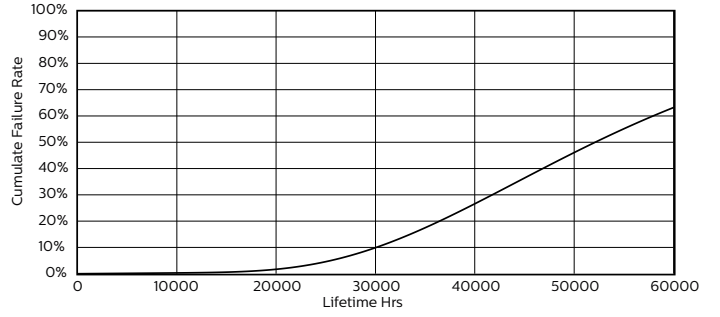

## Photometric data

LEDtube 1200mm 15W G13 T8 850 2100lm

LEDtube 1200mm 14-32W G13 850 2100lm

General Uniform Lighting

LEDtube 1200mm 14-32W G13 850 2100lm

Lifetime

LEDtube HF 1500mm 26W G5 T5

LEDtube 1200mm 14-32W G13