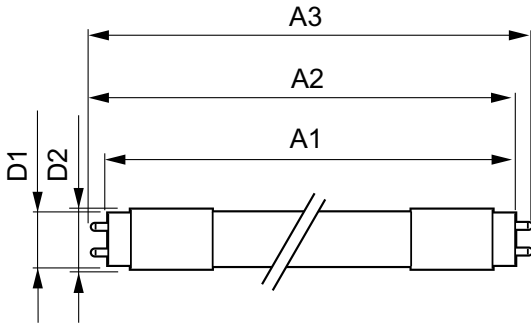

T8

7T8 LED/24-3000 IF 10/1

Our TLEDs are available in InstantFit (Type A / Type C) or MainsFit (Ballast bypass / Type B) versions. The InstantFit lamps work on a broad variety of ballasts and LED drivers. Only InstantFit has over 15,000 lamp & ballast combinations delivering even light output, energy savings and a long lifetime. Our MainsFit products feature a double-ended design, simplifying installation while a proprietary safety circuit minimizes a shock risk. Lamp sizes range from 2-foot to 8-foot and U-bend with a variety of lumen outputs.

Product data

General Information	
Cap-Base	G13 [Medium Bi-Pin Fluorescent]
EU RoHS compliant	Yes
Nominal Lifetime (Nom)	50000 h
Switching Cycle	50000X
Light Technical	
Color Code	830 [CCT of 3000K]
Luminous Flux (Nom)	1050 lm
Correlated Color Temperature (Nom)	3000 K
Color Consistency	<6
Color Rendering Index (Nom)	82
LLMF At End Of Nominal Lifetime (Nom)	70 %
Operating and Electrical	
Input Frequency	20000-120000 Hz
Power (Nom)	7 W
Lamp Current (Max)	240 mA
Lamp Current (Min)	80 mA
Starting Time (Nom)	0.5 s

T8

Approval Marks	UL certificate RoHS compliance
Product Data	
Order product name	7T8 LED/24-3000 IF 10/1
EAN/UPC - Product	046677472276
Order code	929001310804

Numerator - Quantity Per Pack	1
Numerator - Packs per outer box	10
Material Nr. (12NC)	929001310804
Net Weight (Piece)	0.090 kg

Dimensional drawing

TLED 2ft 600mm 6W-17W 950lm 3000K G13 ND

Product	D1	D2	A1	A2	A3
7T8 LED/24-3000 IF 10/1	25.7 mm	26.3 mm	588.6 mm	595.7 mm	602.8 mm

Photometric data

LEDtube 600mm 7W G13 830 1050lm

LEDtube 600mm 7W G13