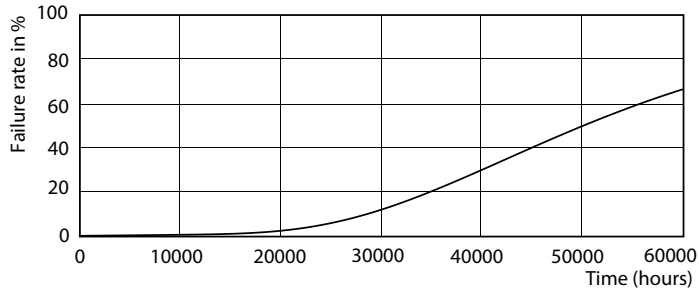

## Photometric data

General Uniform Lighting  
1 x TLED 7W 600mm 1800 1150lm G13

LEDtube 600mm 7W G13 850 1150lm

LEDtube 600mm 7W G13

SDPO\_MLEDGA\_0067-Spectral Power distribution

Lifetime

LEDtube 600mm 7W G13