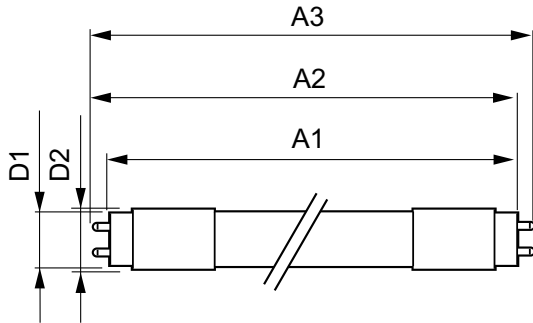

T8

Approval Marks	UL certificate RoHS compliance DLC compliance
Product Data	
Order product name	7T8 LED/24-5000 IF 10/1
EAN/UPC - Product	046677472306
Order code	929001311104

Numerator - Quantity Per Pack	1
Numerator - Packs per outer box	10
Material Nr. (12NC)	929001311104
Net Weight (Piece)	0.090 kg

Dimensional drawing

TLED 2ft 600mm 6-17W 1050lm 5000K G13 ND

Product	D1	D2	A1	A2	A3
7T8 LED/24-5000 IF 10/1	25.7 mm	26.3 mm	588.6 mm	595.7 mm	602.8 mm

Photometric data