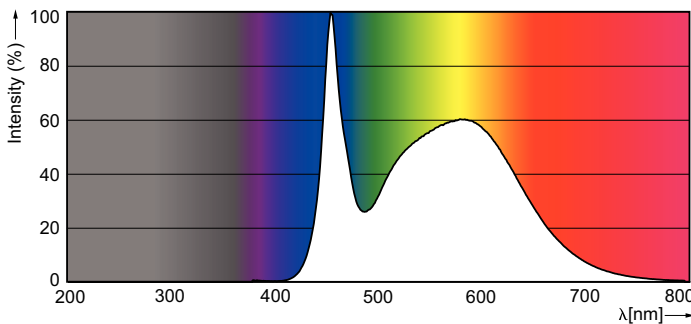

LEDtube 600mm 7W G13 850 1150lm

SDPO_MLEDGA_0067-Spectral Power distribution