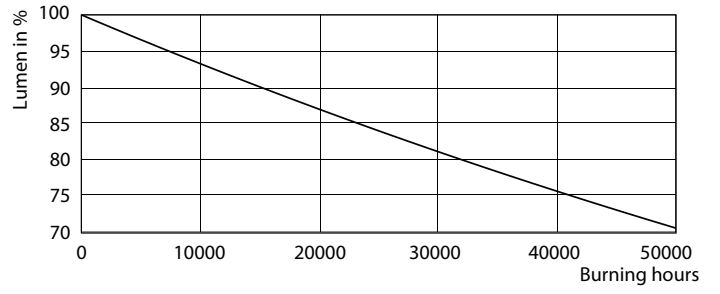

## Photometric data

General Uniform Lighting  
1 x TLED 7W 600mm 1800 1150lm G13

LEDtube 600mm 7W G13 850 1150lm

LEDtube 600mm 7W G13

SDPO\_MLEDGA\_0067-Spectral Power distribution

Lifetime

LEDtube 600mm 7W G13