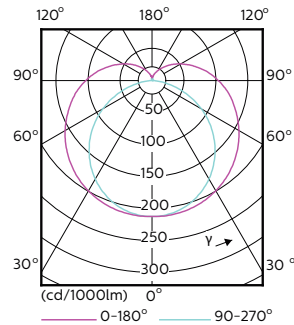

LEDtube 600mm 7W G13