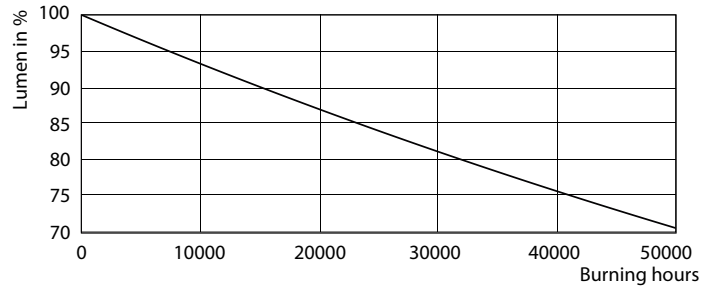

Lifetime

LEDtube 600mm 7W G13

LEDtube 600mm 7W G13