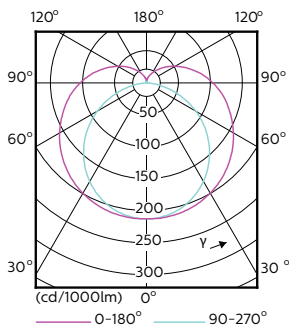

Dimensional drawing

TLED 3ft 900mm 10.5-25W 1200lm 5000K ND

Product	D1	D2	A1	A2	A3
9T8 LED/36-5000 IF 10/1	25.7 mm	26.3 mm	893.4 mm	900.5 mm	907.6 mm

Photometric data

LEDtube 16.5 W, 850, G13, T8, UHO

LEDtube 900mm 9W G13 850 1200lm