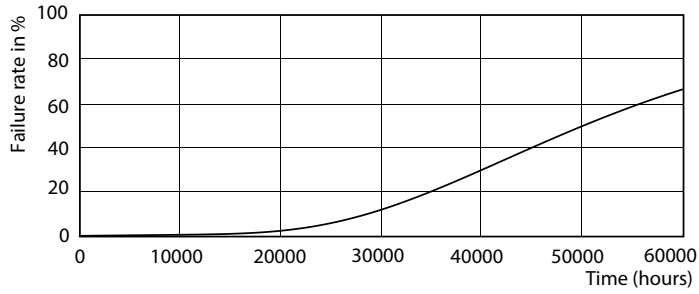

Lifetime

LEDtube 600mm 7W G13

LEDtube 600mm 7W G13