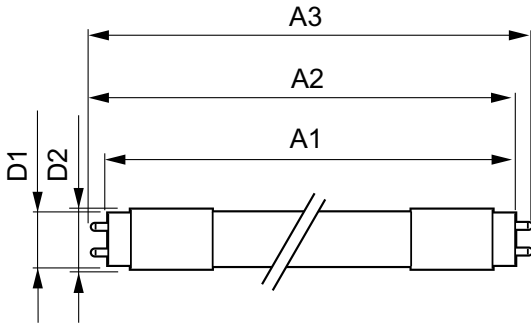

T8

9T8 LED/36-5000 IF 10/1

Our TLEDs are available in InstantFit (Type A / Type C) or MainsFit (Ballast bypass / Type B) versions. The InstantFit lamps work on a broad variety of ballasts and LED drivers. Only InstantFit has over 15,000 lamp & ballast combinations delivering even light output, energy savings and a long lifetime. Our MainsFit products feature a double-ended design, simplifying installation while a proprietary safety circuit minimizes a shock risk. Lamp sizes range from 2-foot to 8-foot and U-bend with a variety of lumen outputs.

Product data

General Information	
Cap-Base	G13 [Medium Bi-Pin Fluorescent]
EU RoHS compliant	Yes
Nominal Lifetime (Nom)	50000 h
Switching Cycle	50000X
Light Technical	
Color Code	850 [CCT of 5000K]
Luminous Flux (Nom)	1200 lm
Correlated Color Temperature (Nom)	5000 K
Color Consistency	<6
Color Rendering Index (Nom)	82
LLMF At End Of Nominal Lifetime (Nom)	70 %
Operating and Electrical	
Input Frequency	20000-120000 Hz
Power (Nom)	9 W
Lamp Current (Max)	180 mA
Lamp Current (Min)	60 mA
Starting Time (Nom)	0.5 s

T8

Approval Marks	UL certificate RoHS compliance
Product Data	
Order product name	9T8 LED/36-5000 IF 10/1
EAN/UPC - Product	046677472344
Order code	929001311604

Numerator - Quantity Per Pack	1
Numerator - Packs per outer box	10
Material Nr. (12NC)	929001311604
Net Weight (Piece)	0.170 kg

Dimensional drawing

TLED 3ft 900mm 10.5-25W 1200lm 5000K ND

Product	D1	D2	A1	A2	A3
9T8 LED/36-5000 IF 10/1	25.7 mm	26.3 mm	893.4 mm	900.5 mm	907.6 mm

Photometric data

LEDtube 16.5 W, 850, G13, T8, UHO

LEDtube 900mm 9W G13 850 1200lm