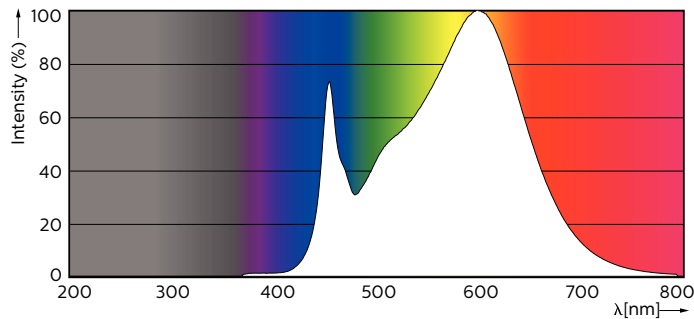

LEDtube 500mm 13W G13 835 2000lm

LEDtube 500mm 13W G13 835 2000lm