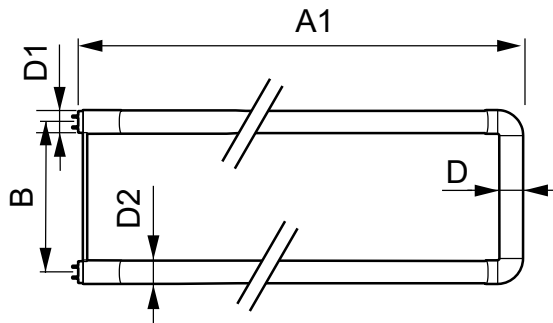

T8

13T8 LED/24-3500 IF-6U 10/1

Our TLEDs are available in InstantFit (Type A / Type C) or MainsFit (Ballast bypass / Type B) versions. The InstantFit lamps work on a broad variety of ballasts and LED drivers. Only InstantFit has over 15,000 lamp & ballast combinations delivering even light output, energy savings and a long lifetime. Our MainsFit products feature a double-ended design, simplifying installation while a proprietary safety circuit minimizes a shock risk. Lamp sizes range from 2-foot to 8-foot and U-bend with a variety of lumen outputs.

Product data

General Information		Warm Up Time to 60% Light (Nom)	
Cap-Base	G13 [Medium Bi-Pin Fluorescent]		0.1 s
EU RoHS compliant	Yes	Power Factor (Nom)	0.9
Nominal Lifetime (Nom)	50000 h	Voltage (Nom)	120-277, 347 V
Switching Cycle	50000X	Temperature	
Light Technical		T-Ambient (Max)	45 °C
Color Code	835 [CCT of 3500K]	T-Ambient (Min)	-20 °C
Luminous Flux (Nom)	2000 lm	T-Storage (Max)	65 °C
Correlated Color Temperature (Nom)	3500 K	T-Storage (Min)	-40 °C
Color Consistency	<6	T-Case Maximum (Nom)	50 °C
Color Rendering Index (Nom)	82	Controls and Dimming	
LLMF At End Of Nominal Lifetime (Nom)	70 %	Dimmable	No
Operating and Electrical		Mechanical and Housing	
Input Frequency	20000-120000 Hz	Product Length	600 mm
Power (Nom)	13 W	Approval and Application	
Lamp Current (Max)	165 mA	Energy Saving Product	Yes
Lamp Current (Min)	55 mA		
Starting Time (Nom)	0.5 s		

Order code	929001311904
Numerator - Quantity Per Pack	1
Numerator - Packs per outer box	10
Material Nr. (12NC)	929001311904
Net Weight (Piece)	0.270 kg

Dimensional drawing

TLED U bent U bent 13-32W 2000lm 3500K ND

Product	D1	D2	B	A1	D
13T8 LED/24-3500 IF-6U 10/1	25.7 mm	28 mm	152 mm	570 mm	27.8 mm

Photometric data

LEDtube 500mm 13W G13 835 2000lm

LEDtube 600mm 13W G13

LEDtube 500mm 13W G13 835 2000lm

Lifetime

LEDtube 600mm 7W G13