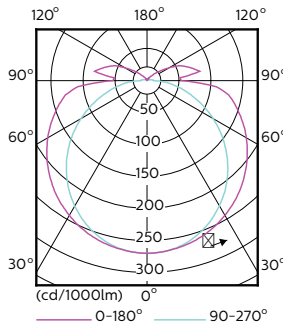

Product data

General Information		Warm Up Time to 60% Light (Nom)	
Cap-Base	G13 [Medium Bi-Pin Fluorescent]		0.1 s
EU RoHS compliant	Yes	Power Factor (Nom)	0.9
Nominal Lifetime (Nom)	50000 h	Voltage (Nom)	120-277, 347 V
Switching Cycle	50000X	Temperature	
Light Technical		T-Ambient (Max)	45 °C
Color Code	835 [CCT of 3500K]	T-Ambient (Min)	-20 °C
Luminous Flux (Nom)	2000 lm	T-Storage (Max)	65 °C
Correlated Color Temperature (Nom)	3500 K	T-Storage (Min)	-40 °C
Color Consistency	<6	T-Case Maximum (Nom)	50 °C
Color Rendering Index (Nom)	82	Controls and Dimming	
LLMF At End Of Nominal Lifetime (Nom)	70 %	Dimmable	No
Operating and Electrical		Mechanical and Housing	
Input Frequency	20000-120000 Hz	Product Length	600 mm
Power (Nom)	13 W	Approval and Application	
Lamp Current (Max)	165 mA	Energy Saving Product	Yes
Lamp Current (Min)	55 mA		
Starting Time (Nom)	0.5 s		

Order code	929001311904
Numerator - Quantity Per Pack	1
Numerator - Packs per outer box	10
Material Nr. (12NC)	929001311904
Net Weight (Piece)	0.270 kg

Dimensional drawing

TLED U bent U bent 13-32W 2000lm 3500K ND

Product	D1	D2	B	A1	D
13T8 LED/24-3500 IF-6U 10/1	25.7 mm	28 mm	152 mm	570 mm	27.8 mm

Photometric data

LEDtube 500mm 13W G13 835 2000lm

LEDtube 600mm 13W G13

LEDtube 500mm 13W G13 835 2000lm

Lifetime

LEDtube 600mm 7W G13