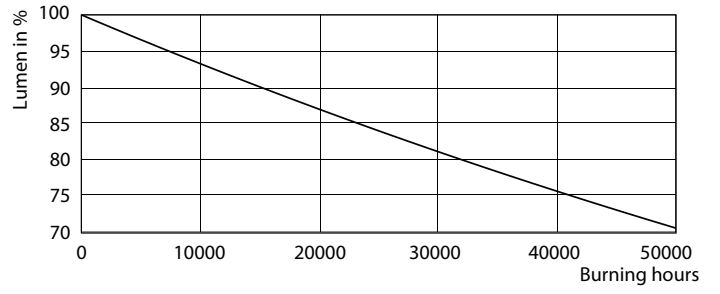

Product data

General Information		Warm Up Time to 60% Light (Nom)	
Cap-Base	G13 [Medium Bi-Pin Fluorescent]		0.1 s
EU RoHS compliant	Yes	Power Factor (Nom)	0.9
Nominal Lifetime (Nom)	50000 h	Voltage (Nom)	120-277, 347 V
Switching Cycle	50000X	Temperature	
Light Technical		T-Ambient (Max)	45 °C
Color Code	835 [CCT of 3500K]	T-Ambient (Min)	-20 °C
Luminous Flux (Nom)	2000 lm	T-Storage (Max)	65 °C
Correlated Color Temperature (Nom)	3500 K	T-Storage (Min)	-40 °C
Color Consistency	<6	T-Case Maximum (Nom)	50 °C
Color Rendering Index (Nom)	82	Controls and Dimming	
LLMF At End Of Nominal Lifetime (Nom)	70 %	Dimmable	No
Operating and Electrical		Mechanical and Housing	
Input Frequency	20000-120000 Hz	Product Length	600 mm
Power (Nom)	13 W	Approval and Application	
Lamp Current (Max)	165 mA	Energy Saving Product	Yes
Lamp Current (Min)	55 mA		
Starting Time (Nom)	0.5 s		

Product	D1	D2	B	A1	D
13T8 LED/24-3500 IF-6U 10/1	25.7 mm	28 mm	152 mm	570 mm	27.8 mm

Photometric data

LEDtube 500mm 13W G13 835 2000lm

LEDtube 600mm 13W G13

LEDtube 500mm 13W G13 835 2000lm

Lifetime

LEDtube 600mm 7W G13