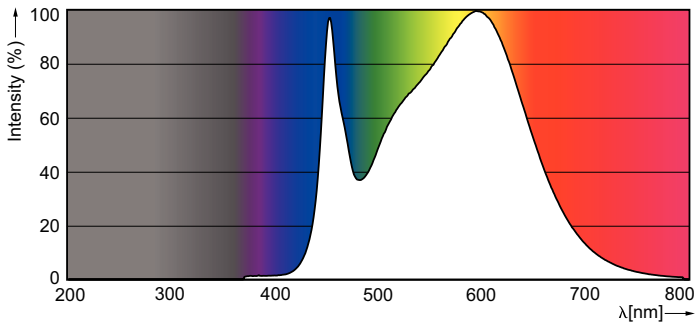

LEDtube 500mm 13W G13 840 2100lm