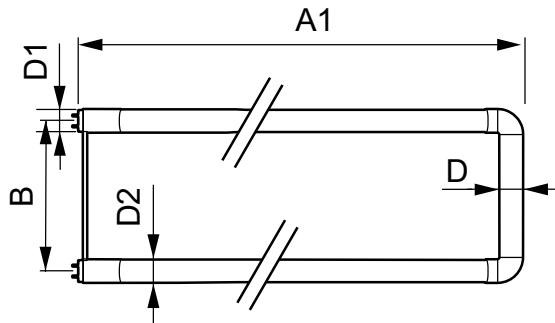

MasterClass LEDtube InstantFit T8

Approval Marks	UL certificate RoHS compliance DLC compliance
Energy Certifications	DLC Standard
DesignLights Consortium Qualified Product List	-

Product Data	
Order product name	13T8 LED/24-4000 IF-6U 10/1

EAN/UPC - Product	046677472375
Order code	929001312004
Numerator - Quantity Per Pack	1
Numerator - Packs per outer box	10
Material Nr. (12NC)	929001312004
Net Weight (Piece)	0.270 kg

Dimensional drawing

TLED Ubent Ubent 13-32W 2100lm 4000K ND

Product	D1	D2	B	A1	D
13T8 LED/24-4000 IF-6U 10/1	25.7 mm	28 mm	152 mm	570 mm	27.8 mm

Photometric data