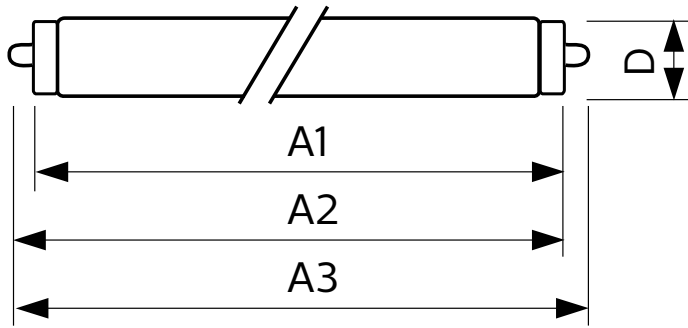

T8

Product Data

Order product name	35T8/96-4000 IF FA8 10/1
EAN/UPC - Product	046677472580
Order code	929001314604
Numerator - Quantity Per Pack	1

Numerator - Packs per outer box	10
Material Nr. (12NC)	929001314604
Net Weight (Piece)	0.540 kg

Dimensional drawing

TLED Ess IF 3200lm 4000K 8ft single pin

Product	D	A1	A2	A3
35T8/96-4000 IF FA8 10/1	27.9 mm	2366.9 mm	2375.2 mm	2383.5 mm