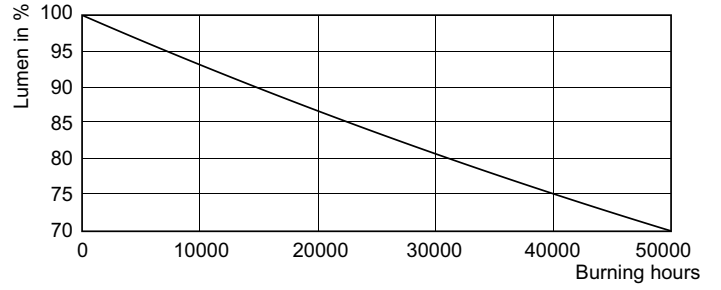

T8

Lifetime

TLED Ess 35W FA8 T8 IF

TLED Ess 35W FA8 T8 IF