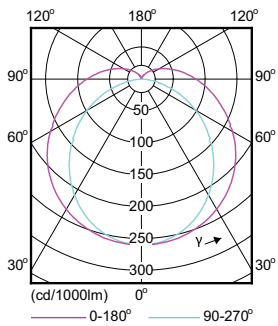

TLED Ess 35W FA8 840 4200lm T8