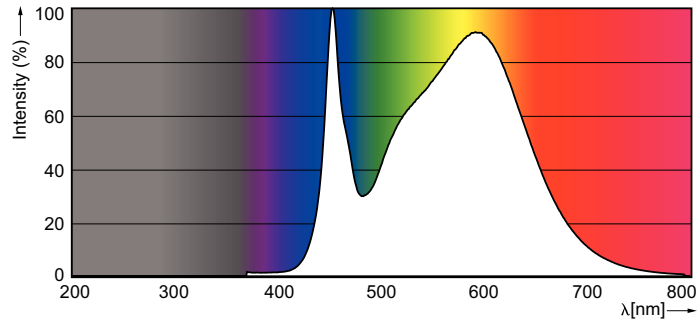

Photometric data

TLED Ess 35W FA8 840 4200lm T8

TLED Ess 35W FA8 840 4200lm T8