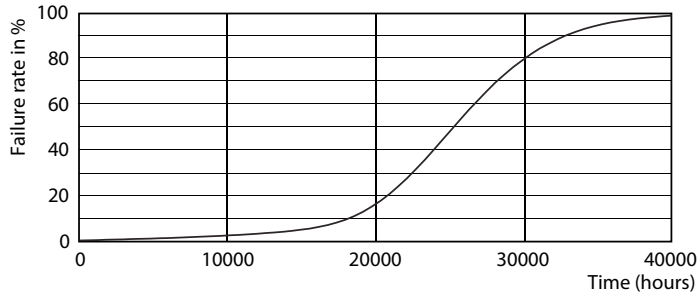

MASTER LEDspot PAR 聚光燈

壽命

Life Expectancy Diagram - MAS LEDspot D 6-50W E27 827 PAR20 25D

Lumen Maintenance Diagram - MAS LEDspot D 6-50W E27 827 PAR20 25D