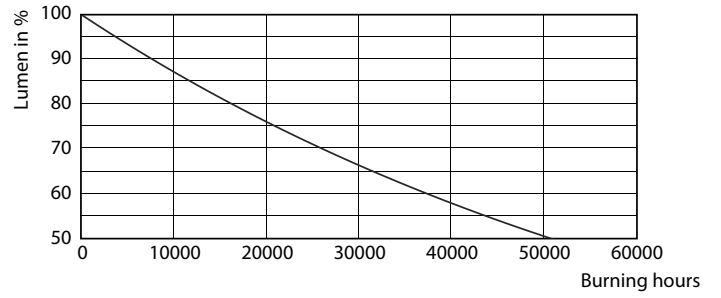

MASTER LEDspot PAR 聚光燈

壽命

Life Expectancy Diagram - MAS LEDspot D 6-50W E27 827 PAR20 25D

Lumen Maintenance Diagram - MAS LEDspot D 6-50W E27 827 PAR20 25D