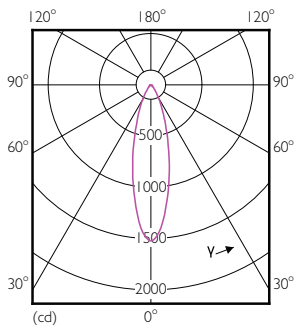

Light Distribution Diagram - MAS LEDspot D 6-50W E27 827 PAR20 25D