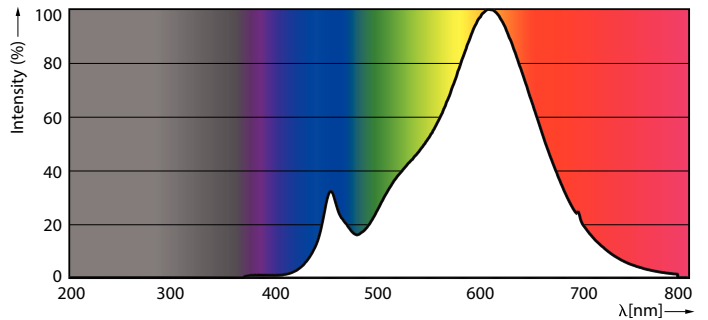

Product data

General Information	
Cap-Base	E27 [E27]
Nominal Lifetime (Nom)	25000 h
Switching Cycle	25000X
Technical Type	6-50W
Light Technical	
Colour Code	827 [CCT of 2700K]
Beam Angle (Nom)	40 °
Luminous Flux (Nom)	500 lm
Luminous Flux (Rated) (Nom)	500 lm
Luminous Intensity (Nom)	800 cd
Colour Designation	Warm White (WW)
Rated Beam Angle	40 °
Colour Temperature, horizontal (Nom)	2700 K
Luminous Efficacy (rated) (Nom)	86.67 lm/W
Color Consistency	<6

Colour Rendering Index horiz (Nom)	80
LLMF At End Of Nominal Lifetime (Nom)	70 %
Luminous Flux in 90° Cone (Rated)	500 lm
Operating and Electrical	
Input Frequency	50 Hz
Power (Rated) (Nom)	6 W
Lamp Current (Nom)	32 mA
Wattage Equivalent	50 W
Starting Time (Nom)	0.5 s
Warm Up Time to 60% Light (Nom)	0.5 s
Power Factor (Nom)	0.85
Voltage (Nom)	220-240 V
Controls and Dimming	
Dimmable	Yes

Product	D	C
MAS LEDspot CLA D 6-50W 827 PAR20 40D	64 mm	85 mm

Photometric data

MASTER LEDspot PAR 50W E27 827 40D

MASTER LEDspot PAR 50W E27 827 25D

MASTER LEDspot PAR 50W E27 827 40D

MASTER LEDspot PAR

Lifetime