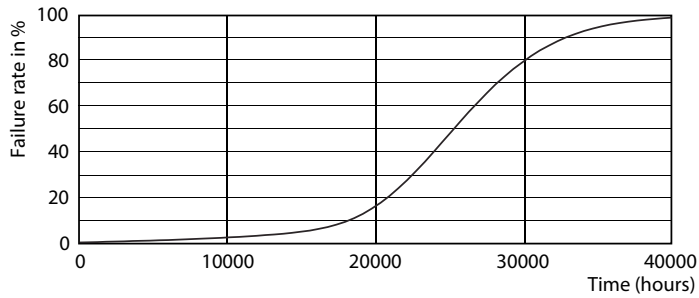

Product data

General Information	
Cap-Base	E27 [E27]
Nominal Lifetime (Nom)	25000 h
Switching Cycle	25000X
Technical Type	6-50W
Light Technical	
Colour Code	827 [CCT of 2700K]
Beam Angle (Nom)	40 °
Luminous Flux (Nom)	500 lm
Luminous Flux (Rated) (Nom)	500 lm
Luminous Intensity (Nom)	800 cd
Colour Designation	Warm White (WW)
Rated Beam Angle	40 °
Colour Temperature, horizontal (Nom)	2700 K
Luminous Efficacy (rated) (Nom)	86.67 lm/W
Color Consistency	<6

Product	D	C
MAS LEDspot CLA D 6-50W 827 PAR20 40D	64 mm	85 mm

Photometric data

MASTER LEDspot PAR 50W E27 827 40D

MASTER LEDspot PAR 50W E27 827 25D

MASTER LEDspot PAR 50W E27 827 40D

MASTER LEDspot PAR

Lifetime