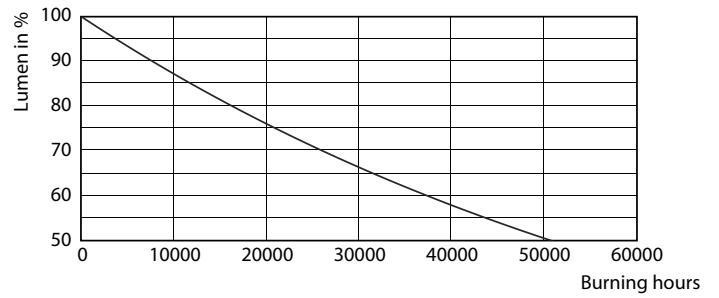

Product data

General Information	
Cap-Base	E27 [E27]
Nominal Lifetime (Nom)	25000 h
Switching Cycle	25000X
Technical Type	6-50W
Light Technical	
Colour Code	827 [CCT of 2700K]
Beam Angle (Nom)	40 °
Luminous Flux (Nom)	500 lm
Luminous Flux (Rated) (Nom)	500 lm
Luminous Intensity (Nom)	800 cd
Colour Designation	Warm White (WW)
Rated Beam Angle	40 °
Colour Temperature, horizontal (Nom)	2700 K
Luminous Efficacy (rated) (Nom)	86.67 lm/W
Color Consistency	<6

Product	D	C
MAS LEDspot CLA D 6-50W 827 PAR20 40D	64 mm	85 mm

Photometric data

MASTER LEDspot PAR 50W E27 827 40D

MASTER LEDspot PAR 50W E27 827 25D

MASTER LEDspot PAR 50W E27 827 40D

MASTER LEDspot PAR

Lifetime