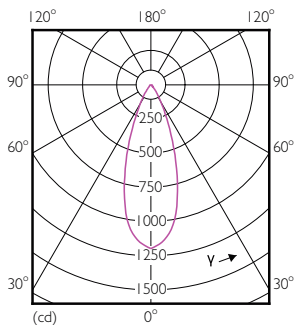

Product data

General Information	
Cap-Base	E27 [E27]
Nominal Lifetime (Nom)	25000 h
Switching Cycle	25000X
Technical Type	6-50W
Light Technical	
Colour Code	827 [CCT of 2700K]
Beam Angle (Nom)	40 °
Luminous Flux (Nom)	500 lm
Luminous Flux (Rated) (Nom)	500 lm
Luminous Intensity (Nom)	800 cd
Colour Designation	Warm White (WW)
Rated Beam Angle	40 °
Colour Temperature, horizontal (Nom)	2700 K
Luminous Efficacy (rated) (Nom)	86.67 lm/W
Color Consistency	<6

Product	D	C
MAS LEDspot CLA D 6-50W 827 PAR20 40D	64 mm	85 mm

Photometric data

MASTER LEDspot PAR 50W E27 827 40D

MASTER LEDspot PAR 50W E27 827 25D

MASTER LEDspot PAR 50W E27 827 40D

MASTER LEDspot PAR

Lifetime