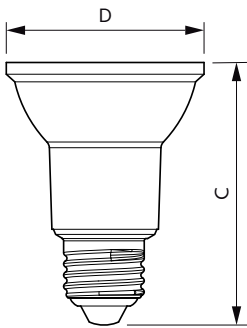

Product data

General Information	
Cap-Base	E27 [E27]
Nominal Lifetime (Nom)	25000 h
Switching Cycle	25000X
Technical Type	6-50W
Light Technical	
Colour Code	827 [CCT of 2700K]
Beam Angle (Nom)	40 °
Luminous Flux (Nom)	500 lm
Luminous Flux (Rated) (Nom)	500 lm
Luminous Intensity (Nom)	800 cd
Colour Designation	Warm White (WW)
Rated Beam Angle	40 °
Colour Temperature, horizontal (Nom)	2700 K
Luminous Efficacy (rated) (Nom)	86.67 lm/W
Color Consistency	<6

EAN/UPC - Product	8718696713709
Order code	71370900
Numerator - Quantity Per Pack	1
Numerator - Packs per outer box	6
Material Nr. (12NC)	929001317702
Net Weight (Piece)	0.120 kg

Dimensional drawing

PAR20 220-240V 6W-50W 40D 2700K E26 D

Product	D	C
MAS LEDspot CLA D 6-50W 827 PAR20 40D	64 mm	85 mm

Photometric data

MASTER LEDspot PAR 50W E27 827 40D

MASTER LEDspot PAR 50W E27 827 25D

MASTER LEDspot PAR 50W E27 827 40D

MASTER LEDspot PAR

Lifetime