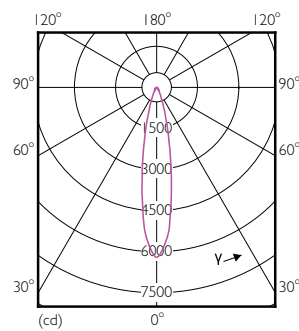

Light Distribution Diagram - 14PAR38/LED/830/F25/DIM/ULW/120V 6/1FB

Accent Lighting Spots - 14PAR38/LED/830/F25/DIM/ULW/120V 6/1FB