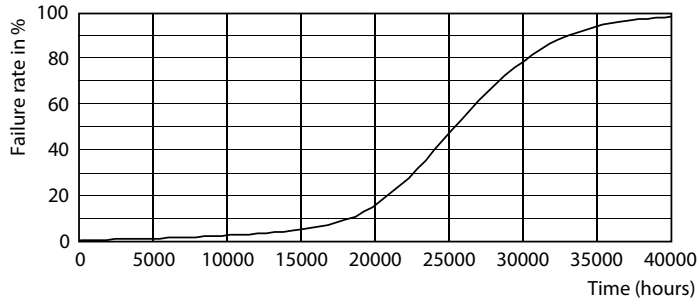

LED PAR38

Lifetime

Life Expectancy Diagram - 14PAR38/LED/830/F25/DIM/ULW/120V 6/1FB

Lumen Maintenance Diagram - 14PAR38/LED/830/F25/DIM/ULW/120V 6/1FB