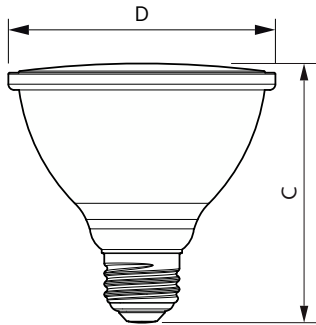

LED PAR38

Order code	929001318404
Material Nr. (12NC)	929001318404
Numerator - Quantity Per Pack	1
EAN/UPC - Product/Case	046677529529

Numerator - Packs per outer box	6
EAN/UPC - Case	50046677529524

Dimensional drawing

Product	D	C
14PAR38/LED/830/F25/DIM/ULW/120V 6/1FB	122 mm	134 mm