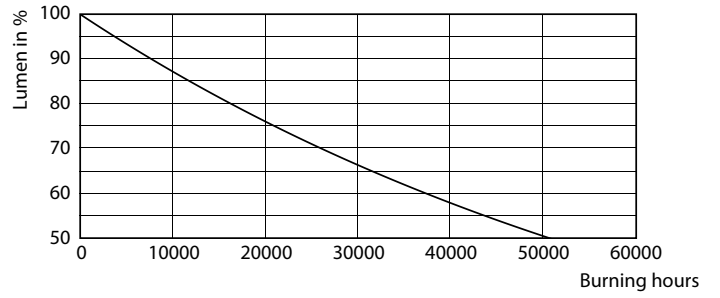

LED PAR38

Lifetime

Life Expectancy Diagram - 14PAR38/LED/830/F25/DIM/ULW/120V 6/1FB

Lumen Maintenance Diagram - 14PAR38/LED/830/F25/DIM/ULW/120V 6/1FB