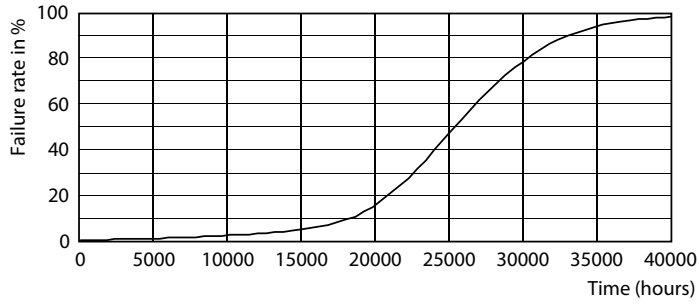

LED PAR38

Lifetime

Life Expectancy Diagram - 14PAR38/LED/850/F40/DIM/ULW/120V 6/1FB

Lumen Maintenance Diagram - 14PAR38/LED/850/F40/DIM/ULW/120V 6/1FB