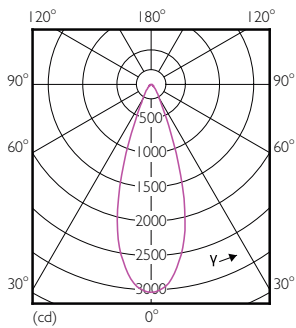

Product data

General Information	
Cap-Base	E26 [Single Contact Medium Screw]
Nominal lifetime	25,000 hour(s)
Switching Cycle	25,000
Lighting Technology	LED
EU RoHS compliant	Yes
Light Technical	
Color Code	850 [CCT of 5000K]
Beam Angle (Nom)	40 degree(s)
Luminous Flux	1,200 lm
Luminous Intensity (Nom)	2,500 cd
Color Designation	Daylight
Correlated Color Temperature (Nom)	5000 K
Luminous Efficacy (rated) (Nom)	85.00 lm/W
Color Consistency	<6
Color rendering index (CRI)	80
LLMF At End Of Nominal Lifetime (Nom)	70 %
Operating and Electrical	
Line Frequency	50 to 60 Hz
Input Frequency	50 to 60 Hz
Power Consumption	14 W
Lamp Current (Nom)	120 mA

Wattage Equivalent	120 W
Starting Time (Nom)	0.5 s
Warm-up time to 60% light	0.5 s
Power Factor (Fraction)	0.9
Voltage (Nom)	120 V
Temperature	
T-Case Maximum (Nom)	70 °C
Controls and Dimming	
Dimmable	Yes
Mechanical and Housing	
Bulb Finish	Clear
Bulb Material	Glass
Bulb Shape	PAR38 [PAR 4.75 inch/121mm]
Approval and Application	
Suitable For Accent Lighting	Yes
Energy Consumption kWh/1000 h	- kWh
Product Data	
Order product name	14PAR38/LED/850/F40/DIM/ULW/120V 6/1FB
Full product name	14PAR38/LED/850/F40/DIM/ULW/120V 6/1FB

Product	D	C
14PAR38/LED/850/F40/DIM/ULW/120V 6/1FB	122 mm	134 mm

Photometric data

Light Distribution Diagram - 14PAR38/LED/850/F40/DIM/ULW/120V 6/1FB

Spectral Power Distribution Colour - 14PAR38/LED/850/F40/DIM/ULW/120V 6/1FB