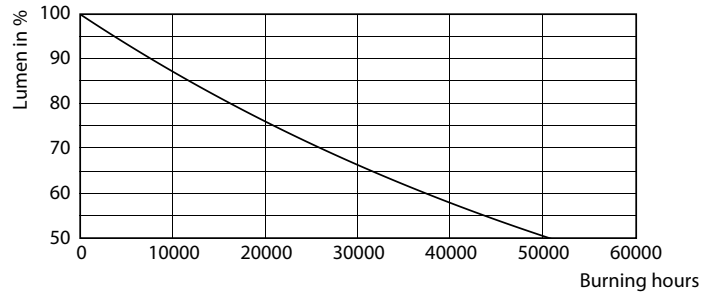

LED PAR38

Lifetime

Life Expectancy Diagram - 14PAR38/LED/850/F40/DIM/ULW/120V 6/1FB

Lumen Maintenance Diagram - 14PAR38/LED/850/F40/DIM/ULW/120V 6/1FB