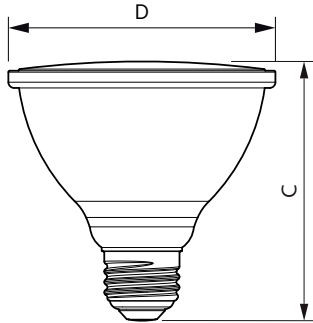

LED PAR38

14PAR38/LED/850/F40/DIM/ULW/120V 6/1FB

Philips LED spots with a single optic beam, provide a clean beam that's free from shadows with beam angles from 15 and 40 degrees to suit every general lighting application.

Product data

General Information	
Cap-Base	E26 [Single Contact Medium Screw]
Nominal lifetime	25,000 hour(s)
Switching Cycle	25,000
Lighting Technology	LED
EU RoHS compliant	Yes
Light Technical	
Color Code	850 [CCT of 5000K]
Beam Angle (Nom)	40 degree(s)
Luminous Flux	1,200 lm
Luminous Intensity (Nom)	2,500 cd
Color Designation	Daylight
Correlated Color Temperature (Nom)	5000 K
Luminous Efficacy (rated) (Nom)	85.00 lm/W
Color Consistency	<6
Color rendering index (CRI)	80
LLMF At End Of Nominal Lifetime (Nom)	70 %
Operating and Electrical	
Line Frequency	50 to 60 Hz
Input Frequency	50 to 60 Hz
Power Consumption	14 W
Lamp Current (Nom)	120 mA

Wattage Equivalent	120 W
Starting Time (Nom)	0.5 s
Warm-up time to 60% light	0.5 s
Power Factor (Fraction)	0.9
Voltage (Nom)	120 V
Temperature	
T-Case Maximum (Nom)	70 °C
Controls and Dimming	
Dimmable	Yes
Mechanical and Housing	
Bulb Finish	Clear
Bulb Material	Glass
Bulb Shape	PAR38 [PAR 4.75 inch/121mm]
Approval and Application	
Suitable For Accent Lighting	Yes
Energy Consumption kWh/1000 h	- kWh
Product Data	
Order product name	14PAR38/LED/850/F40/DIM/ULW/120V 6/1FB
Full product name	14PAR38/LED/850/F40/DIM/ULW/120V 6/1FB

Product	D	C
14PAR38/LED/850/F40/DIM/ULW/120V 6/1FB	122 mm	134 mm

Photometric data

Light Distribution Diagram - 14PAR38/LED/850/F40/DIM/ULW/120V 6/1FB

Spectral Power Distribution Colour - 14PAR38/LED/850/F40/DIM/ULW/120V 6/1FB