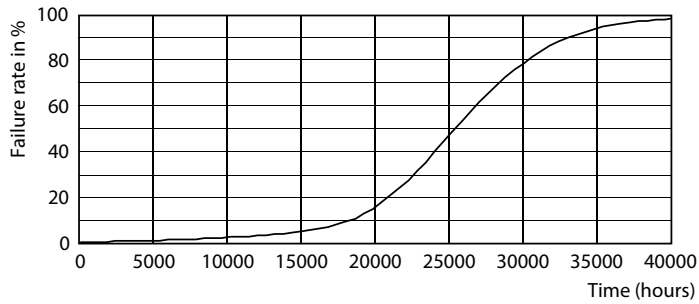

LED PAR30 S/L

Lifetime

Life Expectancy Diagram - 10PAR30S/LED/830/F40/DIM/ULW/120V 6/1FB

Lumen Maintenance Diagram - 10PAR30S/LED/830/F40/DIM/ULW/120V 6/1FB