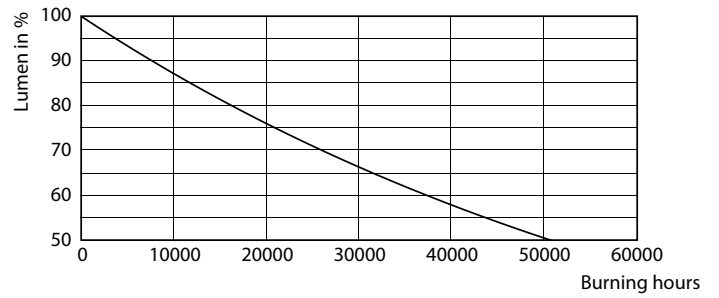

LED PAR30 S/L

Lifetime

Life Expectancy Diagram - 10PAR30S/LED/830/F40/DIM/ULW/120V 6/1FB

Lumen Maintenance Diagram - 10PAR30S/LED/830/F40/DIM/ULW/120V 6/1FB