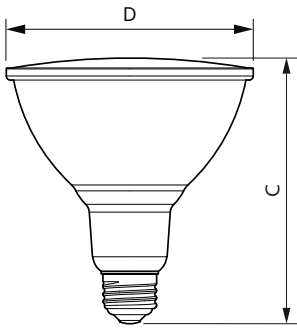

LED PAR30 S/L

Full product name	10PAR30S/LED/830/F40/DIM/ULW/120V 6/1FB
Order code	529800
Material Nr. (12NC)	929001321004
Numerator - Quantity Per Pack	1

EAN/UPC - Product/Case	046677529802
Numerator - Packs per outer box	6
EAN/UPC - Case	50046677529807

Dimensional drawing

Product	D	C
10PAR30S/LED/830/F40/DIM/ULW/120V 6/1FB	94 mm	93 mm