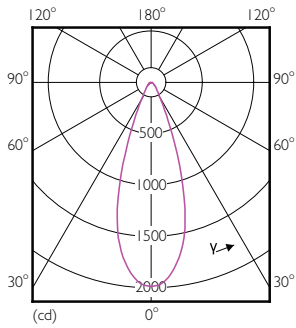

Photometric data

Light Distribution Diagram - 10PAR30S/LED/830/F40/DIM/ULW/120V 6/1FB

Accent Lighting Spots - 10PAR30S/LED/830/F40/DIM/ULW/120V 6/1FB