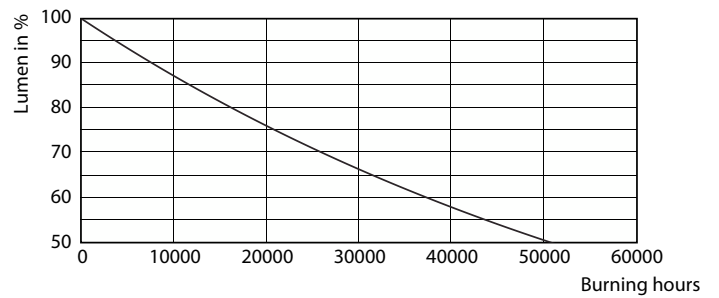

Product data

General Information	
Cap-Base	E27 [E27]
Nominal lifetime	25,000 hour(s)
Switching Cycle	25,000
Lighting Technology	LED
EU RoHS compliant	Yes
Light Technical	
Color Code	827 [CCT of 2700K]
Beam Angle (Nom)	25 degree(s)
Luminous Flux	875 lm
Luminous Intensity (Nom)	4,000 cd
Color Designation	Warm White (WW)
Correlated Color Temperature (Nom)	2700 K
Luminous Efficacy (rated) (Nom)	76.92 lm/W
Color Consistency	<6
Color rendering index (CRI)	80

MASTER LEDspot PAR

Photometric data

Light Distribution Diagram - MAS LEDspot CLA D 13-100W 827 PAR38 25D

Lifetime

Life Expectancy Diagram - MAS LEDspot CLA D 13-100W 827 PAR38 25D

Lumen Maintenance Diagram - MAS LEDspot CLA D 13-100W 827 PAR38 25D