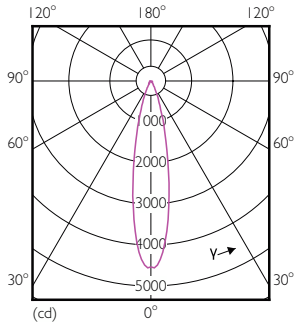

Dimensional drawing

Product	D	C
MAS LEDspot CLA D 13-100W 827 PAR38 25D	122 mm	134 mm

Photometric data

Accent Lighting Spots - MAS LEDspot CLA D 13-100W 827 PAR38 25D

Spectral Power Distribution Colour - MAS LEDspot CLA D 13-100W 827 PAR38 25D

MASTER LEDspot PAR

Photometric data

Light Distribution Diagram - MAS LEDspot CLA D 13-100W 827 PAR38 25D

Lifetime

Life Expectancy Diagram - MAS LEDspot CLA D 13-100W 827 PAR38 25D

Lumen Maintenance Diagram - MAS LEDspot CLA D 13-100W 827 PAR38 25D