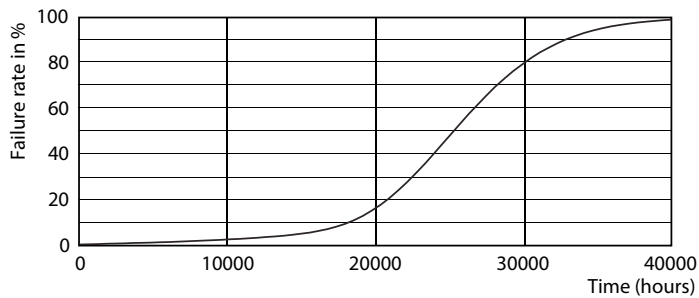

Lifetime

Life Expectancy Diagram - MAS LEDspot CLA D 13-100W 827 PAR38 25D