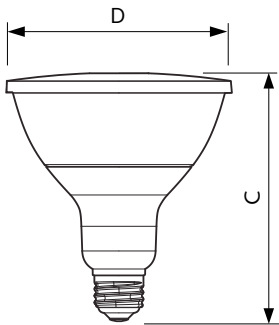

MASTER LEDspot PAR

Controls and Dimming

Dimmable	Yes
----------	-----

Mechanical and Housing

Bulb Shape	PAR38 [PAR 4.75 inch/121mm]
------------	-----------------------------

Approval and Application

Suitable For Accent Lighting	Yes
Energy Consumption kWh/1000 h	13 kWh
EyeComfort	Yes

Dimensional drawing

Product	D	C
MAS LEDspot CLA D 13-100W 827 PAR38 25D	122 mm	134 mm

Photometric data

Accent Lighting Spots - MAS LEDspot CLA D 13-100W 827 PAR38 25D

Spectral Power Distribution Colour - MAS LEDspot CLA D 13-100W 827 PAR38 25D