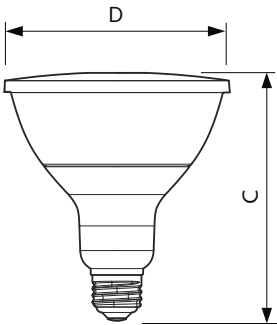

MASTER LEDspot PAR

Suitable for accent lighting	Yes
Energy Consumption kWh/1000 h	13 kWh
Product Data	
Full product code	871869671376100
Order product name	MAS LEDspot CLA D 13-100W 827 PAR38 25D
EAN/UPC – product	8718696713761

Order code	929001322502
Numerator – quantity per pack	1
Numerator – packs per outer box	6
Material no. (12NC)	929001322502
Net weight (piece)	0.385 kg

Dimensional drawing

PAR38 220-240V 13-100W 2700K E27 D

Product	D	C
MAS LEDspot CLA D 13-100W 827 PAR38 25D	122 mm	134 mm

Photometric data