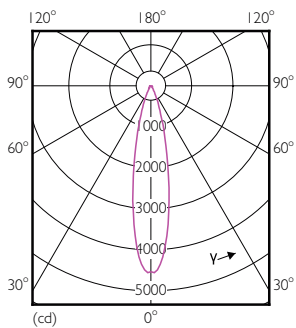

Product data

General Information	
Cap base	E27 [E27]
Nominal lifetime (nom.)	25000 h
Technical type	13-100W
Light Technical	
Colour Code	827 [CCT of 2,700 K]
Technical Beam Angle (Nom)	25 °
Lamp Luminous Flux 25°C EL (Nom)	875 lm
Luminous intensity (nom.)	4000 cd
Colour Designation	Warm white (WW)
Colour Temperature, horizontal (Nom)	2700 K
Lamp Luminous Efficacy EM (Nom)	76.92 lm/W
Colour consistency	<6
Colour Rendering Index, horiz (Nom)	80
LLMF at end of nominal lifetime (nom.)	70 %

Product	D	C
MAS LEDspot CLA D 13-100W 827 PAR38 25D	122 mm	134 mm

Photometric data

MASTER LEDspot PAR 100W E27 827 25D

MASTER LEDspot PAR 100W E27 827 25D

MASTER LEDspot PAR 100W E27 827 25D

MASTER LEDspot PAR