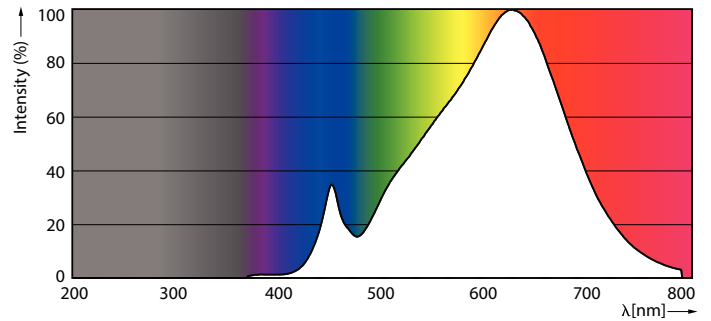

MASTER LEDspot PAR 100W E27 827 25D