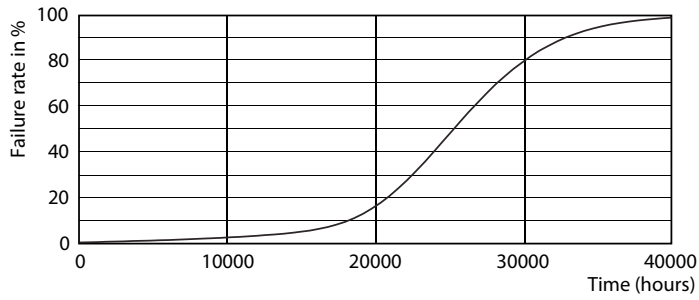

MASTER LEDspot PAR

Срок службы

Life Expectancy Diagram - MAS LEDspot D 13-100W E27 927 PAR38 25D

Lumen Maintenance Diagram - MAS LEDspot D 13-100W E27 927 PAR38 25D