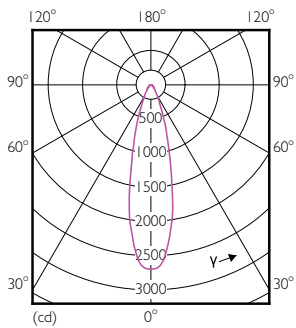

Product data

General Information	
Cap base	E27 [E27]
Nominal lifetime (nom.)	15000 h
Technical type	10-80W
Light Technical	
Colour code	827 [CCT of 2,700 K]
Beam Angle (Nom)	25 °
Luminous flux (nom.)	900 lm
Luminous flux (rated) (nom.)	900 lm
Luminous intensity (nom.)	1800 cd
Colour designation	Warm White (WW)
Rated beam angle	25 °
Correlated colour temperature (nom.)	2700 K
Luminous efficacy (rated) (nom.)	90.00 lm/W
Colour consistency	<6
Color rendering index (nom.)	80
LLMF at end of nominal lifetime (nom.)	70 %
Operating and Electrical	
Input frequency	50 to 60 Hz
Power (Rated) (Nom)	10 W
Lamp current (nom.)	44 mA

Essential LED

Dimensional drawing

PAR38 220-240V 11-60W 2700K E27 D

Product	D	C
Essential LED 10-80W PAR38 827 25D	122 mm	134 mm

Photometric data

MASTER LEDspot PAR 60W E27 827 25D

MASTER LEDspot PAR 100W E27 827 25D