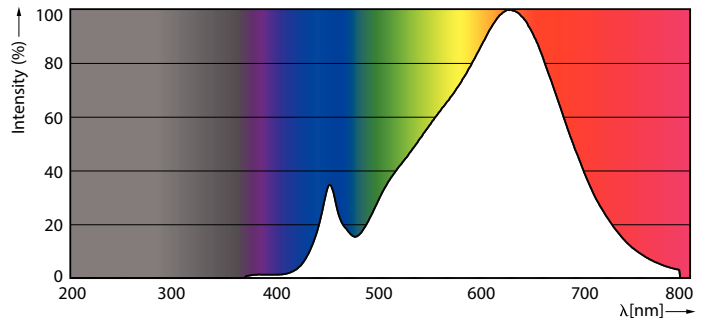

Product data

General Information	
Cap base	E27 [E27]
Nominal lifetime (nom.)	15000 h
Technical type	10-80W
Light Technical	
Colour code	827 [CCT of 2,700 K]
Beam Angle (Nom)	25 °
Luminous flux (nom.)	900 lm
Luminous flux (rated) (nom.)	900 lm
Luminous intensity (nom.)	1800 cd
Colour designation	Warm White (WW)
Rated beam angle	25 °
Correlated colour temperature (nom.)	2700 K
Luminous efficacy (rated) (nom.)	90.00 lm/W
Colour consistency	<6
Color rendering index (nom.)	80
LLMF at end of nominal lifetime (nom.)	70 %
Operating and Electrical	
Input frequency	50 to 60 Hz
Power (Rated) (Nom)	10 W
Lamp current (nom.)	44 mA

Essential LED

Dimensional drawing

PAR38 220-240V 11-60W 2700K E27 D

Product	D	C
Essential LED 10-80W PAR38 827 25D	122 mm	134 mm

Photometric data

MASTER LEDspot PAR 60W E27 827 25D

MASTER LEDspot PAR 100W E27 827 25D