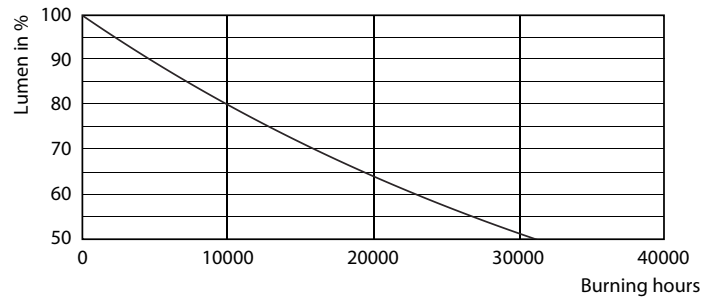

LEDbulb 60W E14 827 FR B38