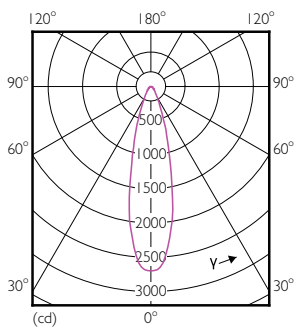

Product data

General Information	
Cap base	E27 [E27]
Nominal lifetime (nom.)	15000 h
Technical type	10-80W
Light Technical	
Colour Code	827 [CCT of 2,700 K]
Technical Beam Angle (Nom)	25 °
Lamp Luminous Flux 25°C EL (Nom)	900 lm
Luminous intensity (nom.)	1800 cd
Colour Designation	Warm white (WW)
Colour Temperature, horizontal (Nom)	2700 K
Lamp Luminous Efficacy EM (Nom)	90.00 lm/W
Colour consistency	<6
Colour Rendering Index,horiz (Nom)	80
LLMF at end of nominal lifetime (nom.)	70 %
Operating and Electrical	
Input frequency	50 to 60 Hz
Power (Rated) (Nom)	10 W

Product	D	C
Essential LED 10-80W PAR38 827 25D	122 mm	134 mm

Photometric data

MASTER LEDspot PAR 60W E27 827 25D

MASTER LEDspot PAR 100W E27 827 25D

MASTER LEDspot PAR 60W E27 827 25D

Essential LEDspot PAR