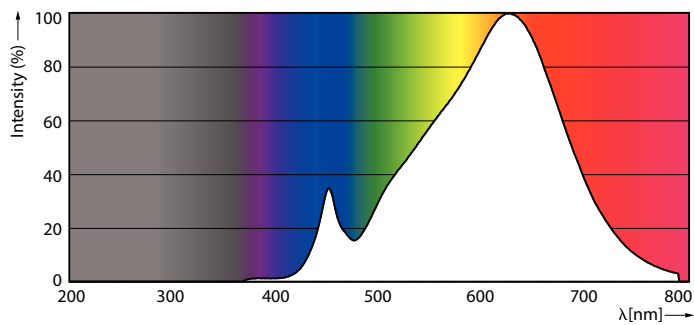

MASTER LEDspot PAR 100W E27 827 25D