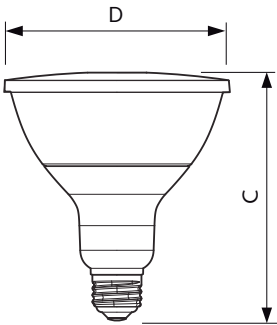

Essential LEDspot PAR

Numerator – quantity per pack	1
Numerator – packs per outer box	6
Material no. (12NC)	929001322708

Net weight (piece)	0.385 kg

Dimensional drawing

PAR38 220-240V 11-60W 2700K E27 D

Product	D	C
Essential LED 10-80W PAR38 827 25D	122 mm	134 mm

Photometric data