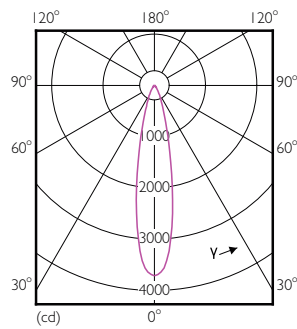

MASTER LEDspot PAR 75W E27 827 25D