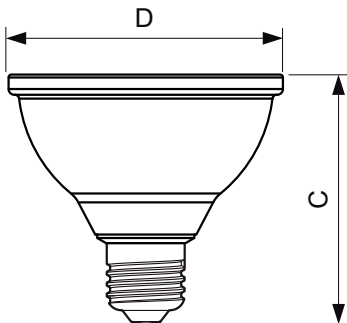

MASTER LEDspot PAR

Approval and Application

Energy Efficiency Label (EEL)	A+
Suitable For Accent Lighting	Yes
Energy Consumption kWh/1000 h	10 kWh

Product Data

Order product name	MAS LEDspot CLA D 9.5-75W 827 PAR30S 25D

EAN/UPC - Product	8718696713808
Order code	345702
Numerator - Quantity Per Pack	1
Numerator - Packs per outer box	6
Material Nr. (12NC)	929001322902
Net Weight (Piece)	0.230 kg

Dimensional drawing

PAR30s 220-240V 9-75W 2700K E27 D

Product	D	C
MAS LEDspot CLA D 9.5-75W 827 PAR30S 25D	95 mm	86 mm

Photometric data

MASTER LEDspot PAR 75W E27 827 25D