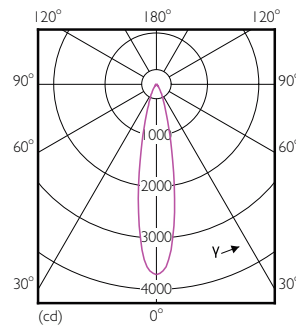

Light Distribution Diagram - MAS LEDspot CLA D 9.5-75W 827 PAR30S 25D