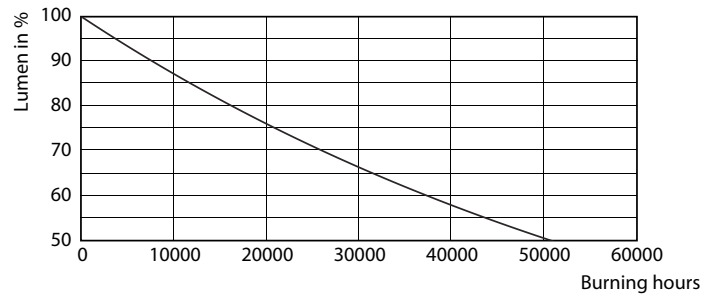

MASTER LEDspot PAR

Lifetime

Life Expectancy Diagram - MAS LEDspot CLA D 9.5-75W 827 PAR30S 25D

Lumen Maintenance Diagram - MAS LEDspot CLA D 9.5-75W 827 PAR30S 25D