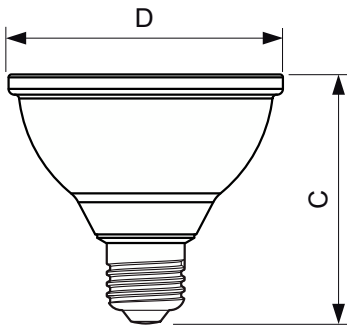

MASTER LEDspot PAR

Product Data

Order product name	MAS LEDspot CLA D 9.5-75W 827 PAR30S 25D
Full product name	MAS LEDspot CLA D 9.5-75W 827 PAR30S 25D
Full product code	871869671380800
Order code	929001322902

Material Nr. (12NC)	929001322902
Numerator - Quantity Per Pack	1
EAN/UPC - Product/Case	8718696713808
Numerator - Packs per outer box	6
EAN/UPC - Case	8718696713815

Dimensional drawing

Product	D	C
MAS LEDspot CLA D 9.5-75W 827 PAR30S 25D	95 mm	86 mm

Photometric data