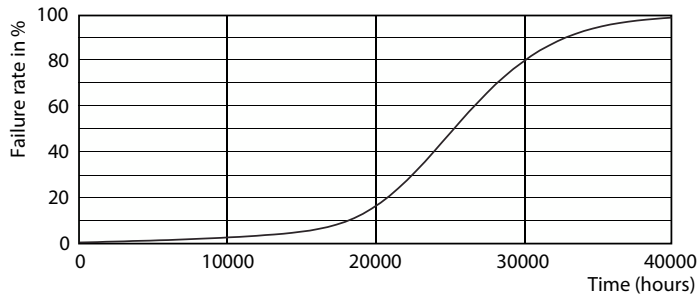

MASTER LEDspot PAR

Lifetime

Life Expectancy Diagram - MAS LEDspot CLA D 9.5-75W 827 PAR30S 25D

Lumen Maintenance Diagram - MAS LEDspot CLA D 9.5-75W 827 PAR30S 25D