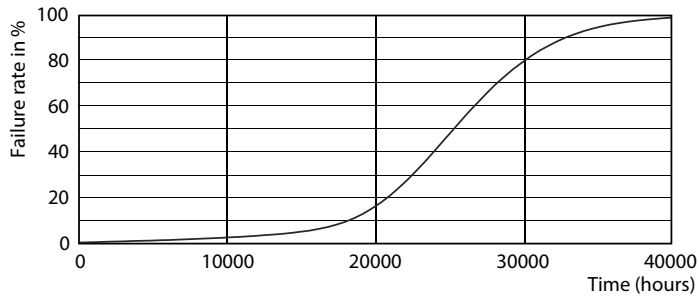

Product data

General Information		Luminous Flux in 90° Cone (Rated)	
Cap base	E27 [E27]		820 lm
Nominal lifetime (nom.)	25000 h	Operating and Electrical	
Technical type	9.5-75W	Input frequency	50 Hz
Light Technical		Power (Rated) (Nom)	9.5 W
Colour code	841 [CCT of 4100K (841)]	Lamp current (nom.)	48 mA
Beam Angle (Nom)	25 °	Wattage equivalent	75 W
Luminous flux (nom.)	820 lm	Starting time (nom.)	0.5 s
Luminous intensity (nom.)	3500 cd	Warm-up time to 60% light (nom.)	0.5 s
Colour designation	Cool White (CW)	Power factor (nom.)	0.85
Correlated colour temperature (nom.)	4000 K	Voltage (Nom)	220-240 V
Luminous efficacy (rated) (nom.)	92.63 lm/W	Controls and Dimming	
Colour consistency	<6	Dimmable	Yes
Colour rendering index (nom.)	80	Approval and Application	
LLMF at end of nominal lifetime (nom.)	70 %	Energy efficiency label (EEL)	A+

Photometric data

MASTER LEDspot PAR 75W E27 840 25D

MASTER LEDspot PAR 75W E27 840 25D

MASTER LEDspot PAR 75W E27 840 25D

MASTER LEDspot PAR

Lifetime

MASTER LEDspot PAR 50W E27 827 25D

MASTER LEDspot PAR 50W E27 827 25D