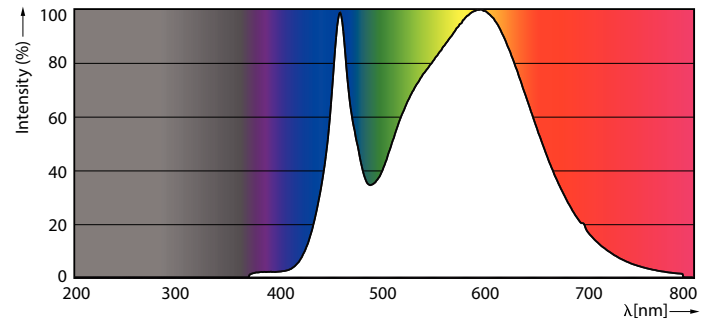

Product data

General Information		Luminous Flux in 90° Cone (Rated)	
Cap base	E27 [E27]		820 lm
Nominal lifetime (nom.)	25000 h	Operating and Electrical	
Technical type	9.5-75W	Input frequency	50 Hz
Light Technical		Power (Rated) (Nom)	9.5 W
Colour code	841 [CCT of 4100K (841)]	Lamp current (nom.)	48 mA
Beam Angle (Nom)	25 °	Wattage equivalent	75 W
Luminous flux (nom.)	820 lm	Starting time (nom.)	0.5 s
Luminous intensity (nom.)	3500 cd	Warm-up time to 60% light (nom.)	0.5 s
Colour designation	Cool White (CW)	Power factor (nom.)	0.85
Correlated colour temperature (nom.)	4000 K	Voltage (Nom)	220-240 V
Luminous efficacy (rated) (nom.)	92.63 lm/W	Controls and Dimming	
Colour consistency	<6	Dimmable	Yes
Colour rendering index (nom.)	80	Approval and Application	
LLMF at end of nominal lifetime (nom.)	70 %	Energy efficiency label (EEL)	A+

Photometric data

MASTER LEDspot PAR 75W E27 840 25D

MASTER LEDspot PAR 75W E27 840 25D

MASTER LEDspot PAR 75W E27 840 25D

MASTER LEDspot PAR

Lifetime

MASTER LEDspot PAR 50W E27 827 25D

MASTER LEDspot PAR 50W E27 827 25D