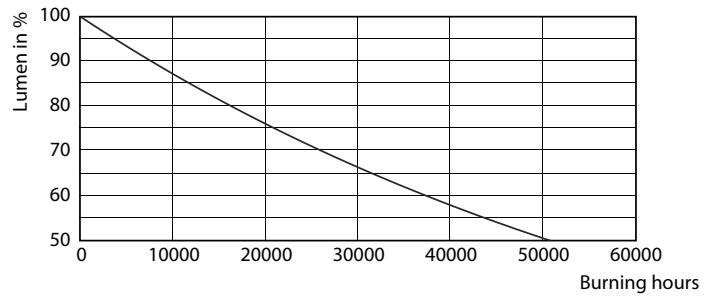

Product data

General Information		Luminous Flux in 90° Cone (Rated)	
Cap base	E27 [E27]		820 lm
Nominal lifetime (nom.)	25000 h	Operating and Electrical	
Technical type	9.5-75W	Input frequency	50 Hz
Light Technical		Power (Rated) (Nom)	9.5 W
Colour code	841 [CCT of 4100K (841)]	Lamp current (nom.)	48 mA
Beam Angle (Nom)	25 °	Wattage equivalent	75 W
Luminous flux (nom.)	820 lm	Starting time (nom.)	0.5 s
Luminous intensity (nom.)	3500 cd	Warm-up time to 60% light (nom.)	0.5 s
Colour designation	Cool White (CW)	Power factor (nom.)	0.85
Correlated colour temperature (nom.)	4000 K	Voltage (Nom)	220-240 V
Luminous efficacy (rated) (nom.)	92.63 lm/W	Controls and Dimming	
Colour consistency	<6	Dimmable	Yes
Colour rendering index (nom.)	80	Approval and Application	
LLMF at end of nominal lifetime (nom.)	70 %	Energy efficiency label (EEL)	A+

Photometric data

MASTER LEDspot PAR 75W E27 840 25D

MASTER LEDspot PAR 75W E27 840 25D

MASTER LEDspot PAR 75W E27 840 25D

MASTER LEDspot PAR

Lifetime

MASTER LEDspot PAR 50W E27 827 25D

MASTER LEDspot PAR 50W E27 827 25D