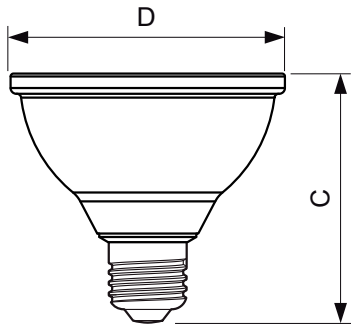

MASTER LEDspot PAR

Suitable for accent lighting	Yes
Energy Consumption kWh/1000 h	10 kWh
Product Data	
Full product code	871869671384600
Order product name	MAS LEDspot CLA D 9.5-75W 840 PAR30S 25D
EAN/UPC – product	8718696713846

Order code	71384600
Numerator – quantity per pack	1
Numerator – packs per outer box	6
Material no. (12NC)	929001323002
Net weight (piece)	0.230 kg

Dimensional drawing

PAR30s 220-240V 9-75W 4000K E27 D

Product	D	C
MAS LEDspot CLA D 9.5-75W 840 PAR30S 25D	95 mm	86 mm