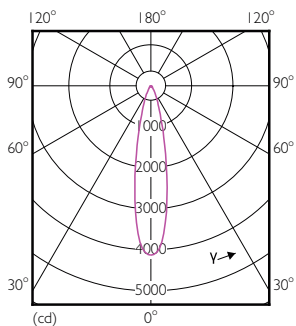

Product data

General Information		Luminous Flux in 90° Cone (Rated)	
Cap base	E27 [E27]		820 lm
Nominal lifetime (nom.)	25000 h	Operating and Electrical	
Technical type	9.5-75W	Input frequency	50 Hz
Light Technical		Power (Rated) (Nom)	9.5 W
Colour code	841 [CCT of 4100K (841)]	Lamp current (nom.)	48 mA
Beam Angle (Nom)	25 °	Wattage equivalent	75 W
Luminous flux (nom.)	820 lm	Starting time (nom.)	0.5 s
Luminous intensity (nom.)	3500 cd	Warm-up time to 60% light (nom.)	0.5 s
Colour designation	Cool White (CW)	Power factor (nom.)	0.85
Correlated colour temperature (nom.)	4000 K	Voltage (Nom)	220-240 V
Luminous efficacy (rated) (nom.)	92.63 lm/W	Controls and Dimming	
Colour consistency	<6	Dimmable	Yes
Colour rendering index (nom.)	80	Approval and Application	
LLMF at end of nominal lifetime (nom.)	70 %	Energy efficiency label (EEL)	A+

Order code	71384600
Numerator – quantity per pack	1
Numerator – packs per outer box	6
Material no. (12NC)	929001323002
Net weight (piece)	0.230 kg

Dimensional drawing

PAR30s 220-240V 9-75W 4000K E27 D

Product	D	C
MAS LEDspot CLA D 9.5-75W 840 PAR30S 25D	95 mm	86 mm

Photometric data

MASTER LEDspot PAR 75W E27 840 25D

MASTER LEDspot PAR 75W E27 840 25D

MASTER LEDspot PAR 75W E27 840 25D

MASTER LEDspot PAR

Lifetime

MASTER LEDspot PAR 50W E27 827 25D

MASTER LEDspot PAR 50W E27 827 25D