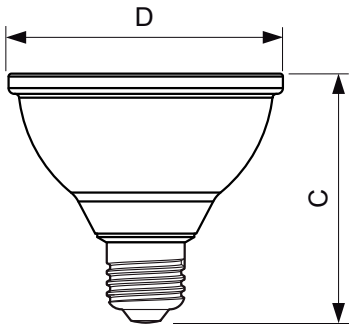

MASTER LEDspot PAR

Approval and Application

Energy efficiency label (EEL)	A+
Suitable for accent lighting	Yes
Energy Consumption kWh/1000 h	10 kWh

Product Data

Full product code	871869671384600
Order product name	MAS LEDspot CLA D 9.5-75W 840 PAR30S 25D

EAN/UPC – product	8718696713846
Order code	71384600
Numerator – quantity per pack	1
Numerator – packs per outer box	6
Material no. (12NC)	929001323002
Net weight (piece)	0.230 kg

Dimensional drawing

PAR30s 220-240V 9-75W 4000K E27 D

Product	D	C
MAS LEDspot CLA D 9.5-75W 840 PAR30S 25D	95 mm	86 mm

Photometric data