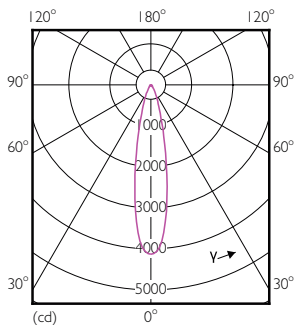

MASTER LEDspot PAR 75W E27 840 25D

MASTER LEDspot PAR 75W E27 840 25D