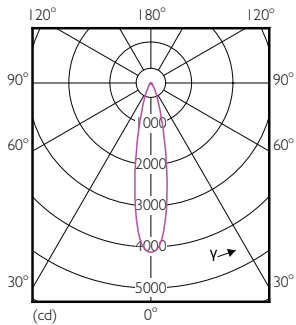

Méretezett rajza

Product	D	C
MAS LEDspot CLA D 9.5-75W 840 PAR30S 25D	95 mm	86 mm

Fotometriai adatok

Accent Lighting Spots - MAS LEDspot CLA D 9.5-75W 840 PAR30S 25D

Spectral Power Distribution Colour - MAS LEDspot CLA D 9.5-75W 840 PAR30S 25D

MASTER LEDspot PAR

Fotometriai adatok

Light Distribution Diagram - MAS LEDspot CLA D 9.5-75W 840 PAR30S 25D

Élettartam

Life Expectancy Diagram - MAS LEDspot CLA D 9.5-75W 840 PAR30S 25D

Lumen Maintenance Diagram - MAS LEDspot CLA D 9.5-75W 840 PAR30S 25D