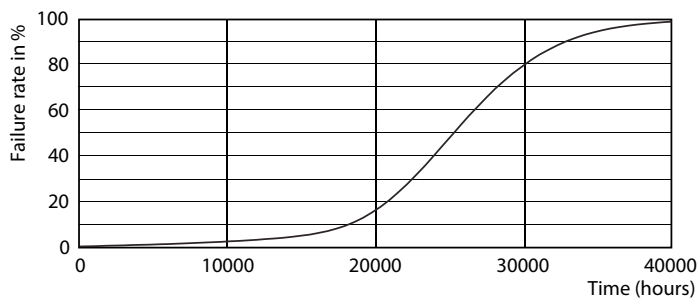

Élettartam

Life Expectancy Diagram - MAS LEDspot CLA D 9.5-75W 840 PAR30S 25D