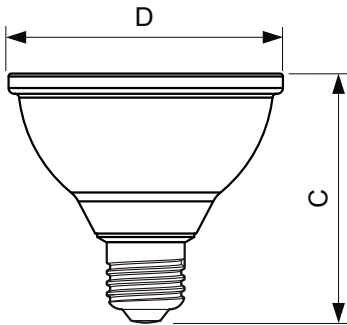

MASTER LEDspot PAR

Energy Consumption kWh/1000 h	9 kWh
Product Data	
Full product code	871869671412600
Order product name	MAS LEDspot D 9-70W E27 927 PAR30S 25D
EAN/UPC – product	8718696714126
Order code	929001323108

Numerator – quantity per pack	1
Numerator – packs per outer box	6
Material no. (12NC)	929001323108
Net weight (piece)	0.220 kg

Dimensional drawing

PAR30s 220-240V 8-75W 2700K E27 D

Product	D	C
MAS LEDspot D 9-70W E27 927 PAR30S 25D	95 mm	86 mm