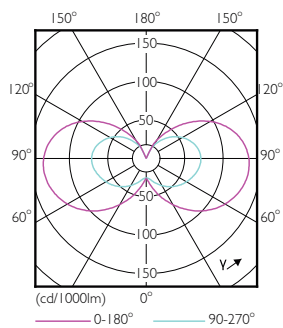

### Product data

General Information		Lamp current (nom.)	
Cap base	G9 [ G9]		18 mA
Nominal lifetime (nom.)	15000 h	Wattage equivalent	25 W
Switching cycle	30000X	Starting time (nom.)	0.5 s
Technical type	1.9-25W	Warm-up time to 60% light (nom.)	0.5 s
		Power factor (nom.)	0.4
		Voltage (Nom)	220-240 V
Light Technical		Temperature	
Colour code	827 [ CCT of 2,700 K]	T-Case maximum (nom.)	60 °C
Luminous flux (nom.)	204 lm		
Colour designation	Warm white (WW)	Controls and Dimming	
Correlated colour temperature (nom.)	2700 K	Dimmable	No
Luminous efficacy (rated) (nom.)	107.37 lm/W	Approval and Application	
Colour consistency	<6	Energy efficiency label (EEL)	A++
Color rendering index (nom.)	80	Energy Consumption kWh/1000 h	2 kWh
LLMF at end of nominal lifetime (nom.)	70 %	Product Data	
Operating and Electrical		Full product code	871869671392100
Input frequency	50 Hz		
Power (Rated) (Nom)	1.9 W		

## Dimensional drawing

Product	D	C
CorePro LEDcapsule ND 1.9-25W G9 827	16.5 mm	48 mm

G9 230V 2.5W-25W 204lm 2700K G9 Non-Dim

## Photometric data

General Information E1 Photometry E1 Page 10

CorePro LEDcapsule MV 25W G9 827 Capsule

CorePro LEDcapsule MV 25W G9 827 Capsule

CorePro LEDcapsule MV 25W G9 827 Capsule