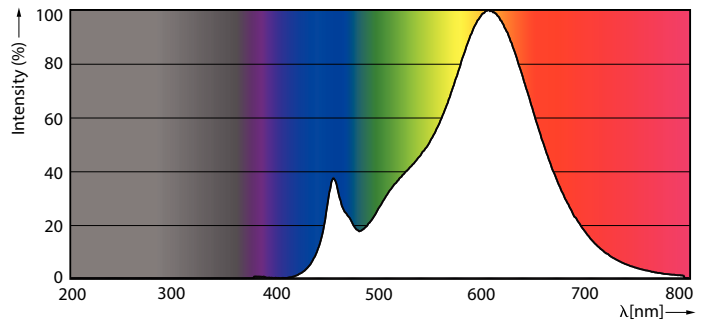

CorePro LEDcapsule MV

Order product name	CorePro LEDcapsule ND 1.9-25W G9 827
EAN/UPC – product	8718696713921
Order code	71392100
Numerator – quantity per pack	1
Numerator – packs per outer box	12

Material no. (12NC)	929001323802
Net weight (piece)	0.012 kg

Dimensional drawing

Product	D	C
CorePro LEDcapsule ND 1.9-25W G9 827	16.5 mm	48 mm

G9 230V 2.5W-25W 204lm 2700K G9 Non-Dim

Photometric data

General Information E1 Photometry E1 Page 10

CorePro LEDcapsule MV 25W G9 827 Capsule

CorePro LEDcapsule MV 25W G9 827 Capsule