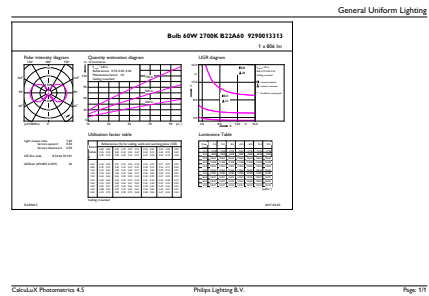

LEDbulb 60W B22 827 CL A60 D