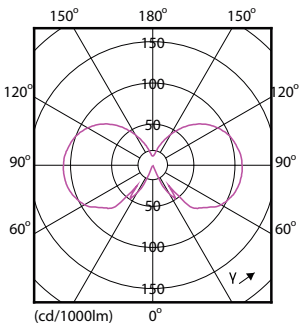

## Dimensional drawing

Bulb A60 230V7.5-60W 806lm 2700K D Clear

Product	D	C
CLA LEDBulb D 8-60W A60 B22 827 CL	60 mm	102 mm

## Photometric data

LEDbulb, Bulb A21 14W, 18W 2200-2700K

LEDbulb 60W B22 827 CL A60 D

LEDbulb 40W E27 827 CL A60 D