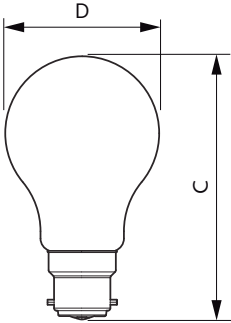

### Product data

General Information	
Cap base	B22 [ B22]
Nominal lifetime (nom.)	15000 h
Switching cycle	20000X
Technical type	8-60W
Light Technical	
Colour Code	827 [ CCT of 2,700 K]
Lamp Luminous Flux 25°C EL (Nom)	806 lm
Colour Designation	Warm white (WW)
Colour Temperature, horizontal (Nom)	2700 K
Lamp Luminous Efficacy EM (Nom)	100.00 lm/W
Colour consistency	<6
Colour Rendering Index,horiz (Nom)	80
LLMF at end of nominal lifetime (nom.)	70 %
Operating and Electrical	
Input frequency	50 to 60 Hz
Power (Rated) (Nom)	8 W
Lamp current (nom.)	52 mA

## Dimensional drawing

Bulb A60 230V7.5-60W 806lm 2700K D Clear

Product	D	C
CLA LEDBulb D 8-60W A60 B22 827 CL	60 mm	102 mm