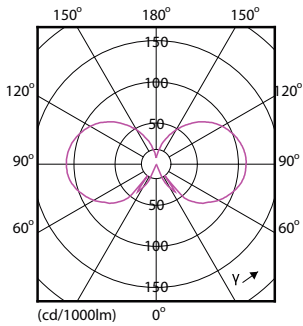

Dimensional drawing

CandleB35 230V4.5-40W470lm 2700K D Clear

Product	D	C
Classic LEDCandle D 5-40W B35 E14 827 CL	35 mm	103 mm

Photometric data

LEDbulb, Bulb A21 14W, 18W 2200-2700K

LEDbulb 40W E14 827 CL B35