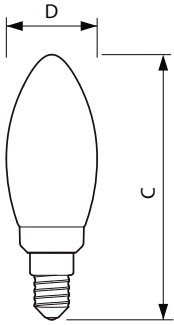

Product data

General Information	
Base	E14 [E14]
EU RoHS compliant	Yes
Nominal Lifetime (Nom)	15000 h
Switching Cycle	20000X
Technical Type	5-40W
Light Technical	
Color Code	827 [CCT of 2700K]
Initial lumen (Nom)	470 lm
Color Designation	Warm White (WW)
Correlated Color Temperature (Nom)	2700 K
Luminous Efficacy (rated) (Nom)	94.00 lm/W
Color Consistency	<6
Color Rendering Index (Nom)	80
LLMF At End Of Nominal Lifetime (Nom)	70 %
Operating and Electrical	
Input Frequency	50 to 60 Hz
Power (Rated) (Nom)	5 W

Lamp Current (Nom)	38 mA
Wattage Equivalent	40 W
Starting Time (Nom)	0.5 s
Warm Up Time to 60% Light (Nom)	0.5 s
Power Factor (Nom)	0.7
Voltage (Nom)	220-240 V
Temperature	
T-Case Maximum (Nom)	60 °C
Controls and Dimming	
Dimmable	Yes
Mechanical and Housing	
Bulb Finish	Clear
Approval and Application	
Energy Efficiency Label (EEL)	A+
Energy Consumption kWh/1000 h	5 kWh

Classic filament LED candles and lusters

Product Data

Order product name	Classic LEDCandle D 5-40W B35 E14 827 CL
EAN/UPC - Product	8718696709825
Order code	345793
Numerator - Quantity Per Pack	1

Numerator - Packs per outer box	10
Material Nr. (12NC)	929001332102
Net Weight (Piece)	0.014 kg

Dimensional drawing

CandleB35 230V4.5-40W470lm 2700K D Clear

Product	D	C
Classic LEDCandle D 5-40W B35 E14 827 CL	35 mm	103 mm

Photometric data

LEDbulb, Bulb A21 14W, 18W 2200-2700K

LEDbulb 40W E14 827 CL B35