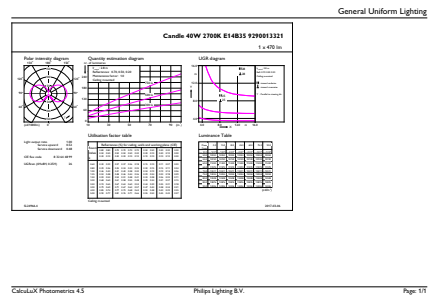

Product data

General Information	
Base	E14 [E14]
EU RoHS compliant	Yes
Nominal Lifetime (Nom)	15000 h
Switching Cycle	20000X
Technical Type	5-40W
Light Technical	
Color Code	827 [CCT of 2700K]
Initial lumen (Nom)	470 lm
Color Designation	Warm White (WW)
Correlated Color Temperature (Nom)	2700 K
Luminous Efficacy (rated) (Nom)	94.00 lm/W
Color Consistency	<6
Color Rendering Index (Nom)	80
LLMF At End Of Nominal Lifetime (Nom)	70 %
Operating and Electrical	
Input Frequency	50 to 60 Hz
Power (Rated) (Nom)	5 W

Dimensional drawing

CandleB35 230V4.5-40W470lm 2700K D Clear

Product	D	C
Classic LEDCandle D 5-40W B35 E14 827 CL	35 mm	103 mm

Photometric data

LEDbulb, Bulb A21 14W, 18W 2200-2700K

LEDbulb 40W E14 827 CL B35