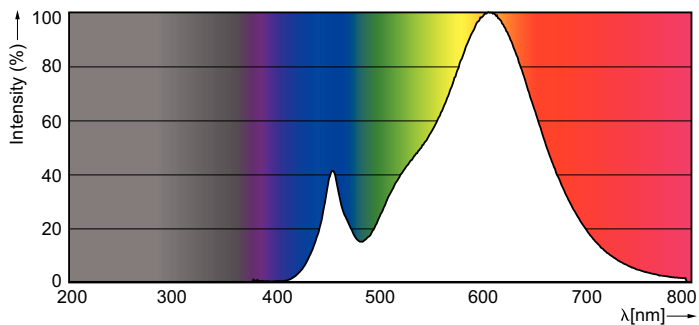

Photometric data

LEDbulb 25W E14 827 CL P45