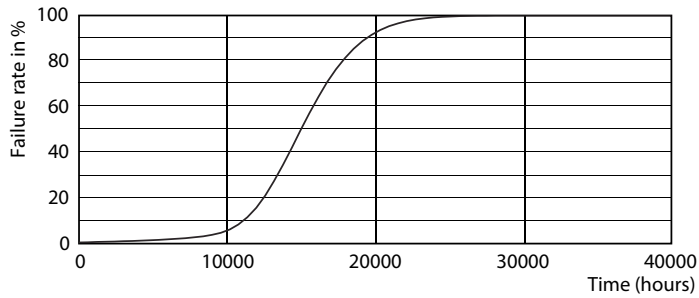

Classic filament LED candles and lustres

Lifetime

LEDbulb 40W E27 827 CL A60 D