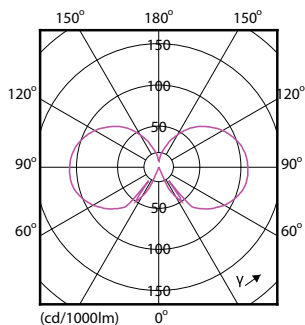

LEDbulb 25W E14 827 CL B35