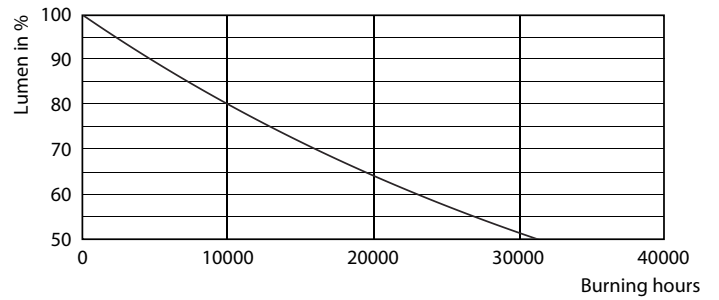

LEDbulb 40W E27 827 CL A60 D