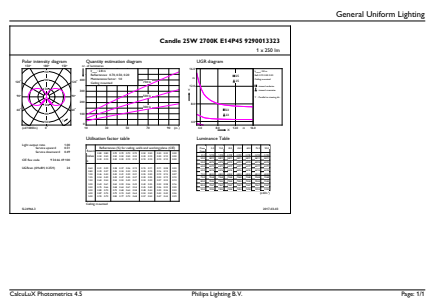

Photometric data

LEDbulb 25W E14 827 CL P45